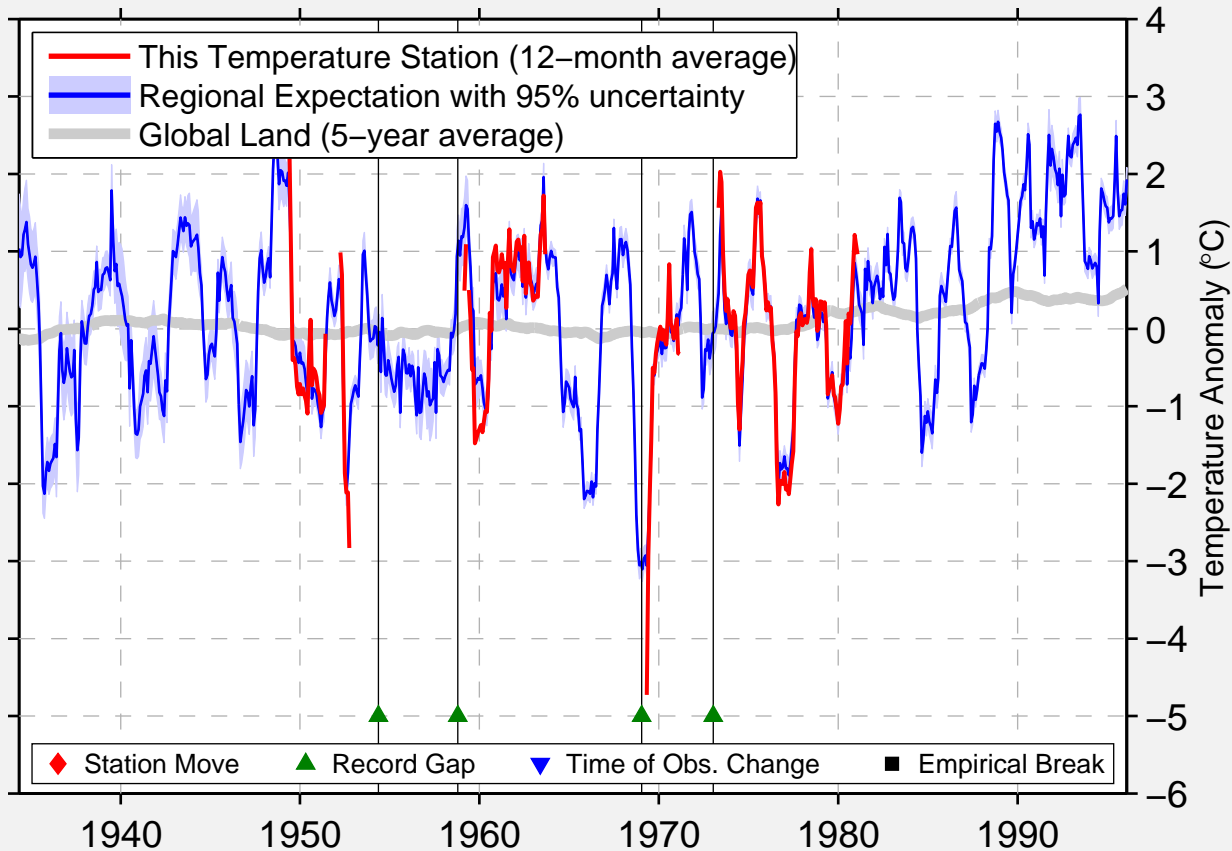

# ICHERA

58.550 N, 109.767 E (Russia)

Data Quality Controlled and Aligned at Breakpoints

Berkeley Earth