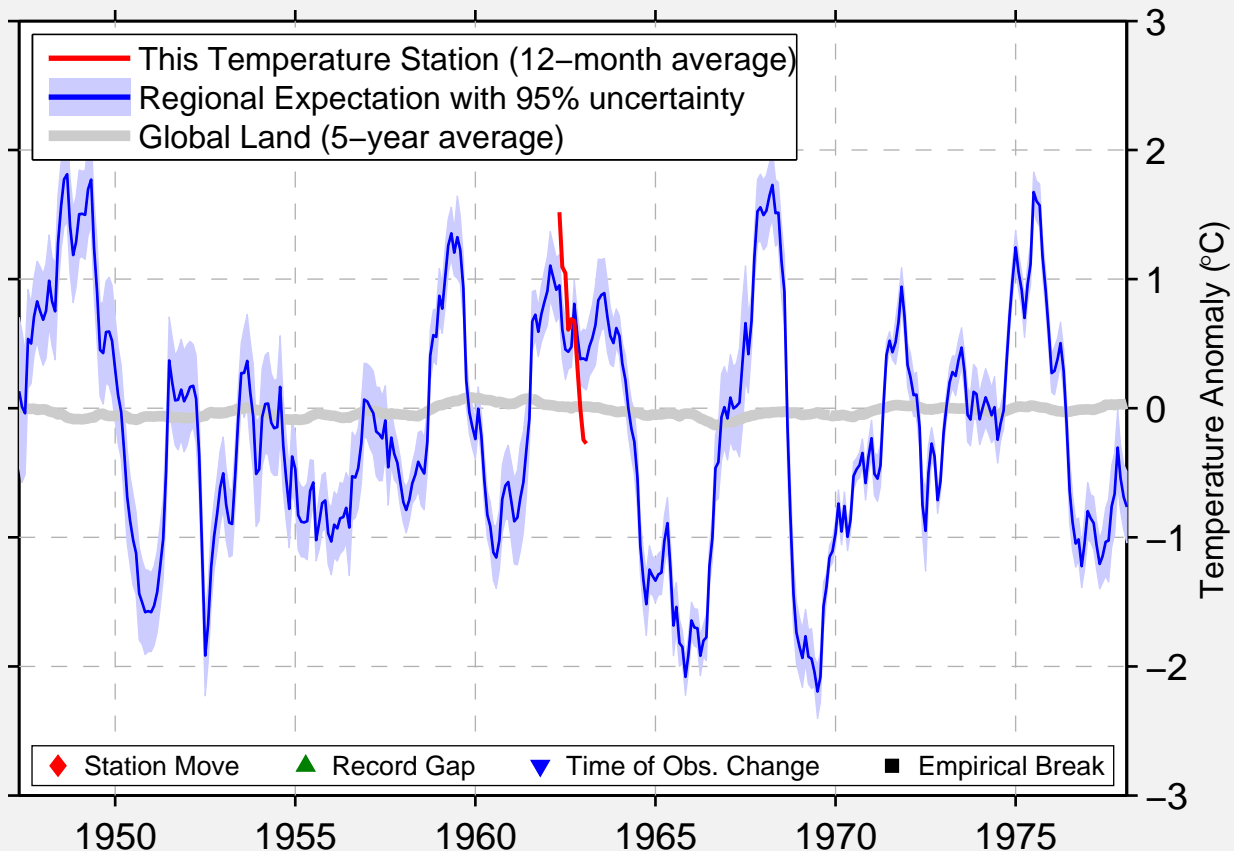

# PRUSK TYRKANDA

57.800 N, 127.883 E (Russia)

Data Quality Controlled and Aligned at Breakpoints

Berkeley Earth