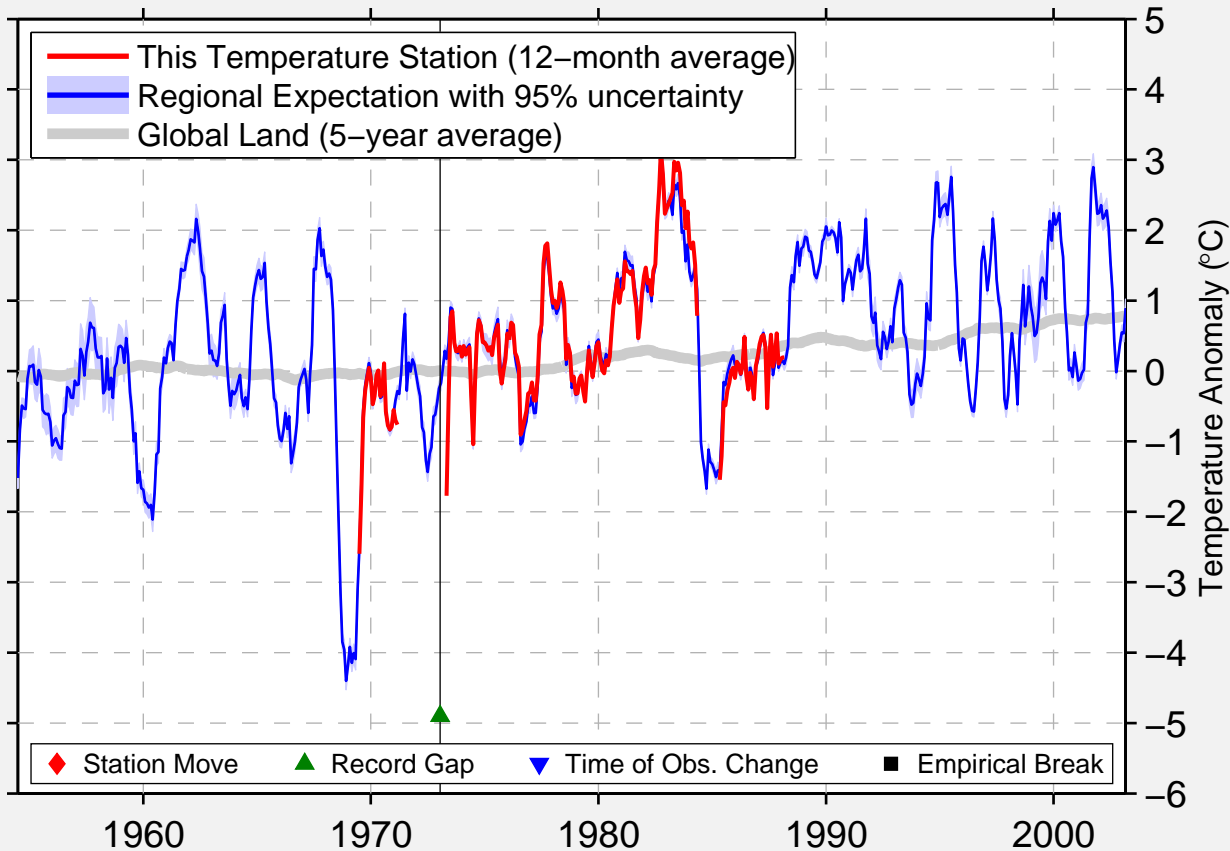

VASSIS-IN-OM

57.367 N, 74.750 E (Russia)

Data Quality Controlled and Aligned at Breakpoints

Berkeley Earth