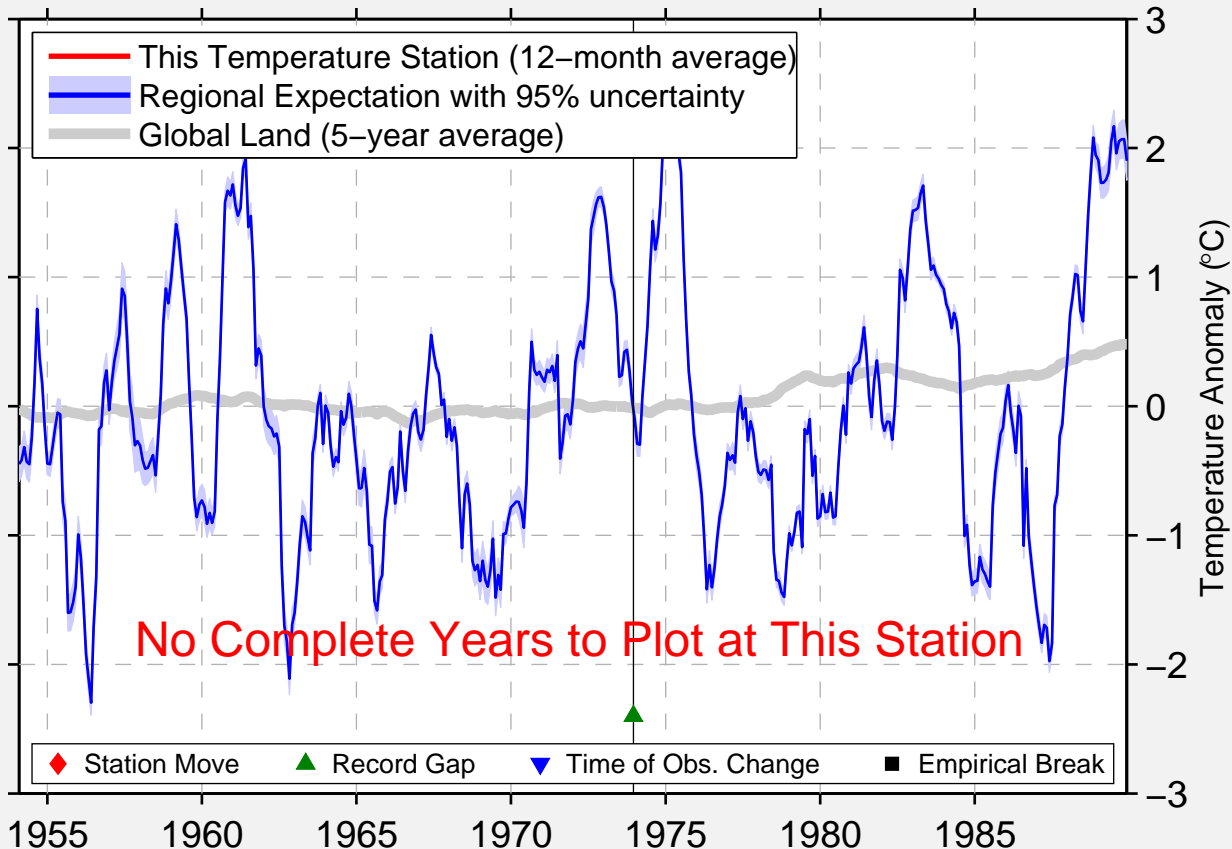

PYTALOVO

57.067 N, 27.917 E (Russia)

No Complete Years to Plot at This Station

◆ Station Move ▲ Record Gap ▼ Time of Obs. Change ■ Empirical Break