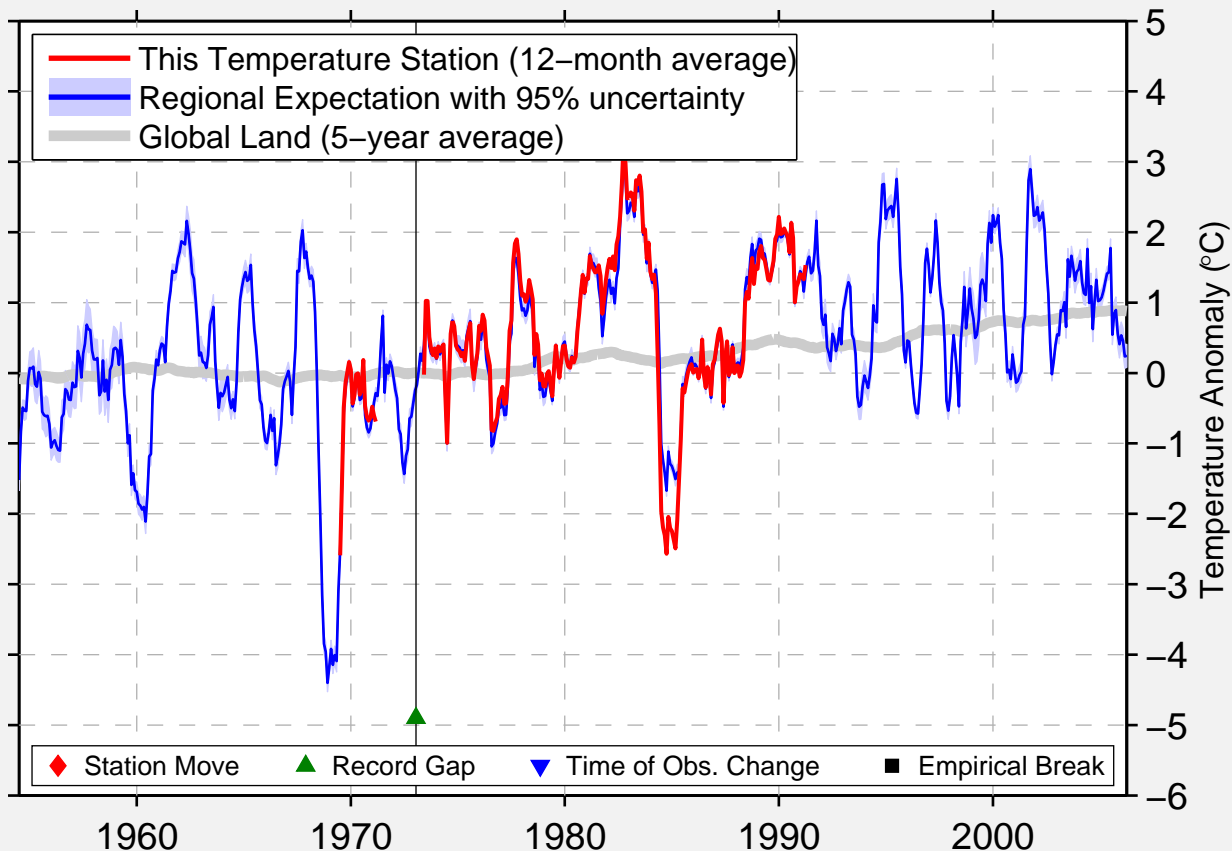

SEDELNIKOVO

56.950 N, 75.300 E (Russia)

Data Quality Controlled and Aligned at Breakpoints

Berkeley Earth