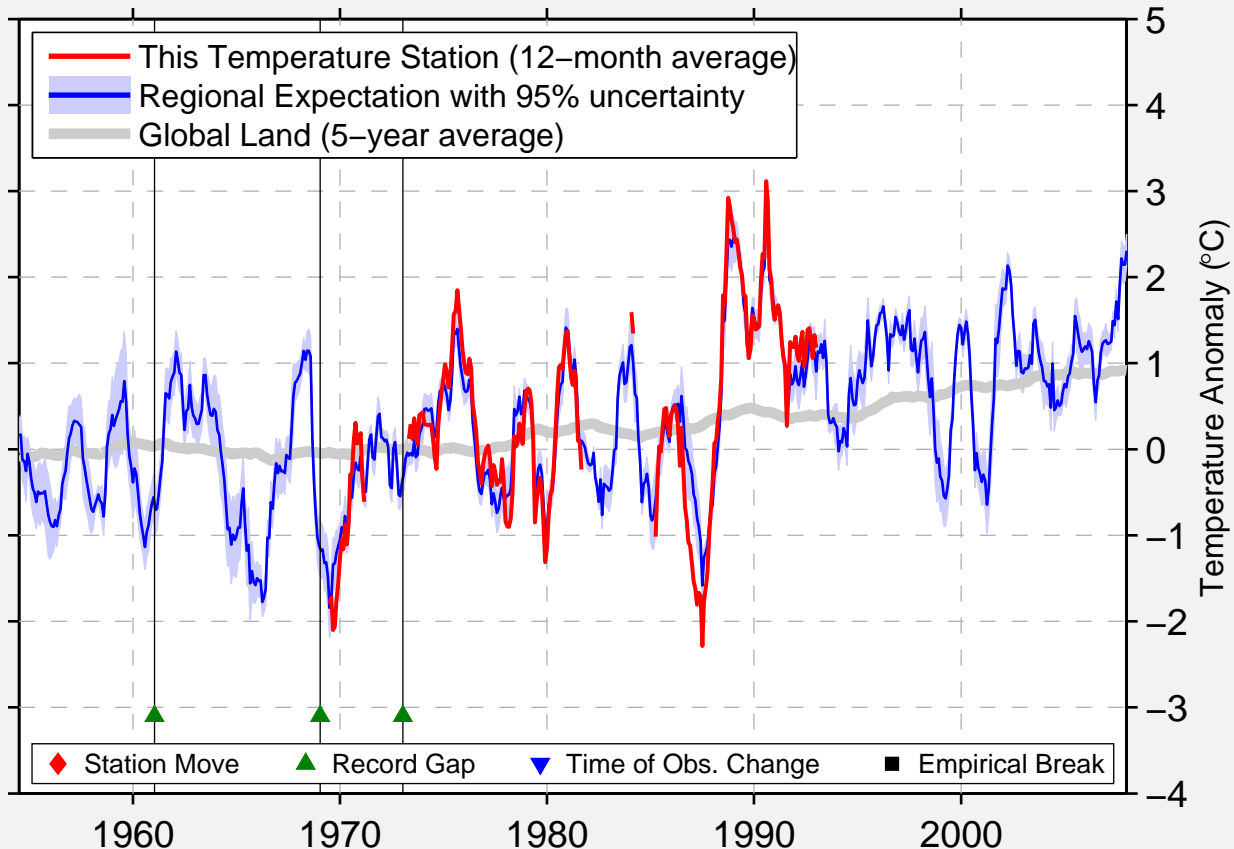

BATOMGA

56.650 N, 136.350 E (Russia)

Data Quality Controlled and Aligned at Breakpoints

Berkeley Earth