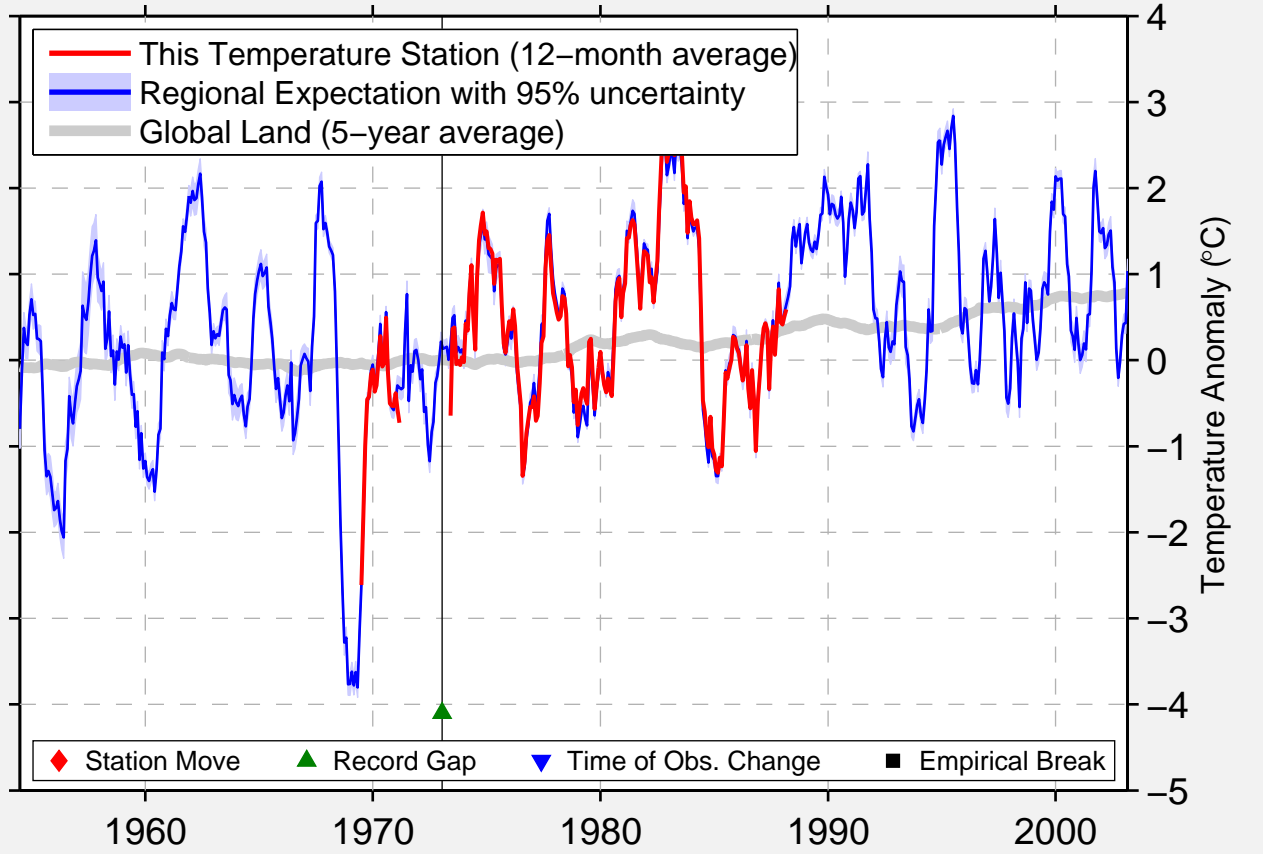

VAGAJ

56.483 N, 67.300 E (Russia)

Data Quality Controlled and Aligned at Breakpoints

Berkeley Earth