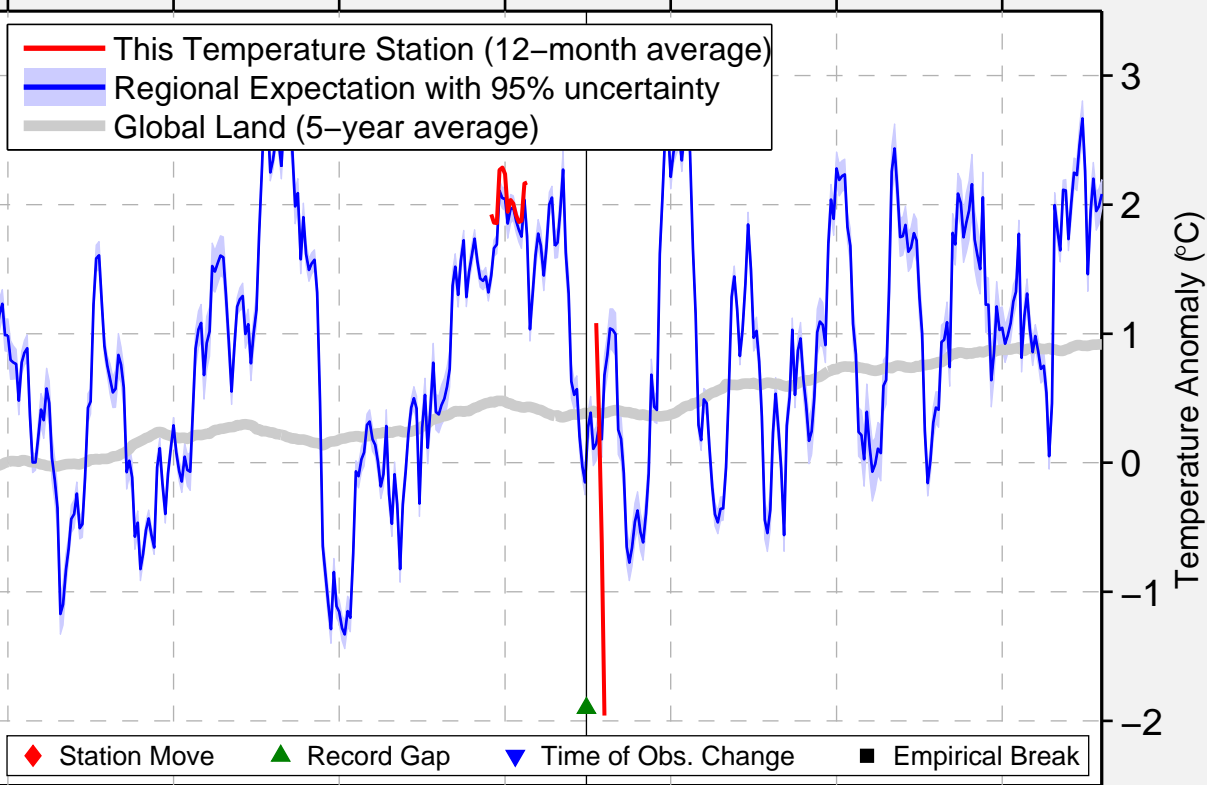

# GOLYSMANOVO

56.383 N, 68.367 E (Russia)

◆ Station Move    ▲ Record Gap    ▼ Time of Obs. Change    ■ Empirical Break