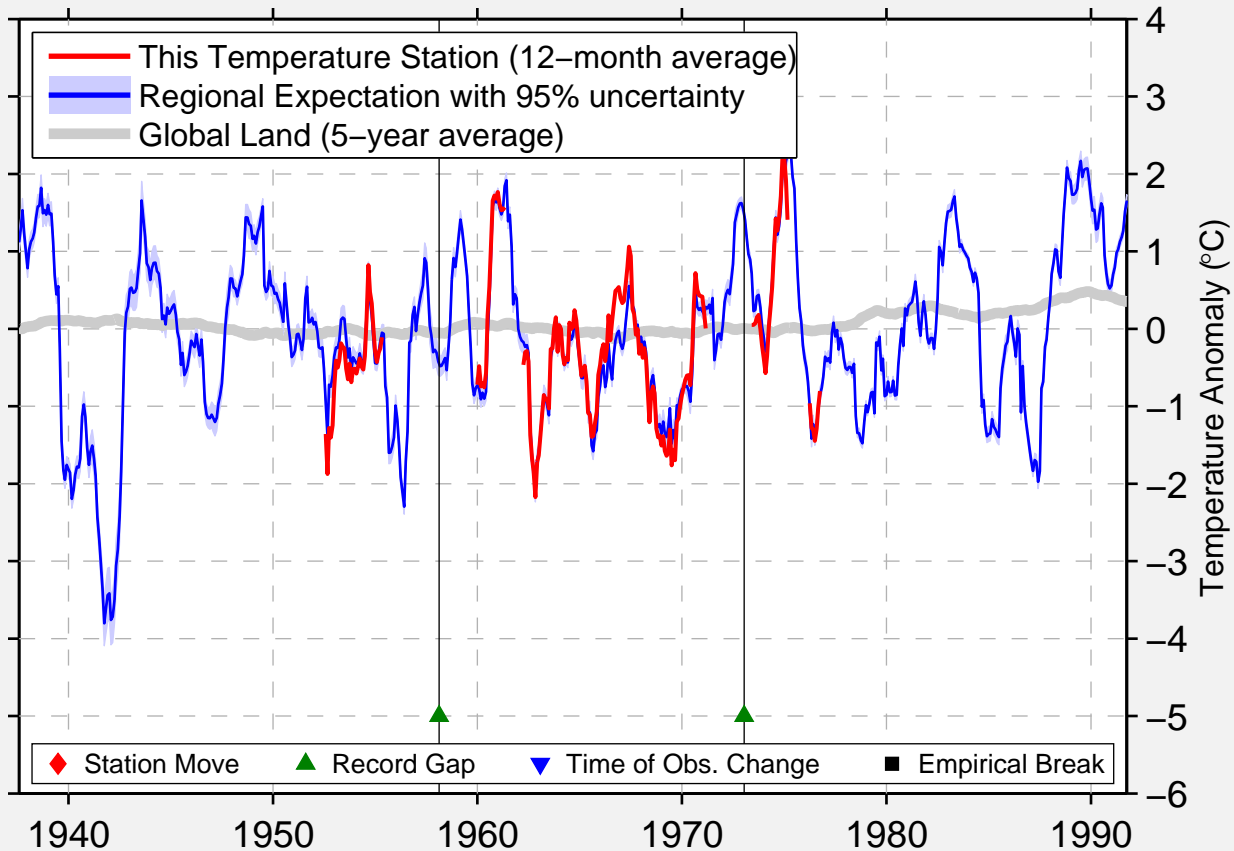

# IDRICA

56.317 N, 28.900 E (Russia)

Data Quality Controlled and Aligned at Breakpoints

Berkeley Earth