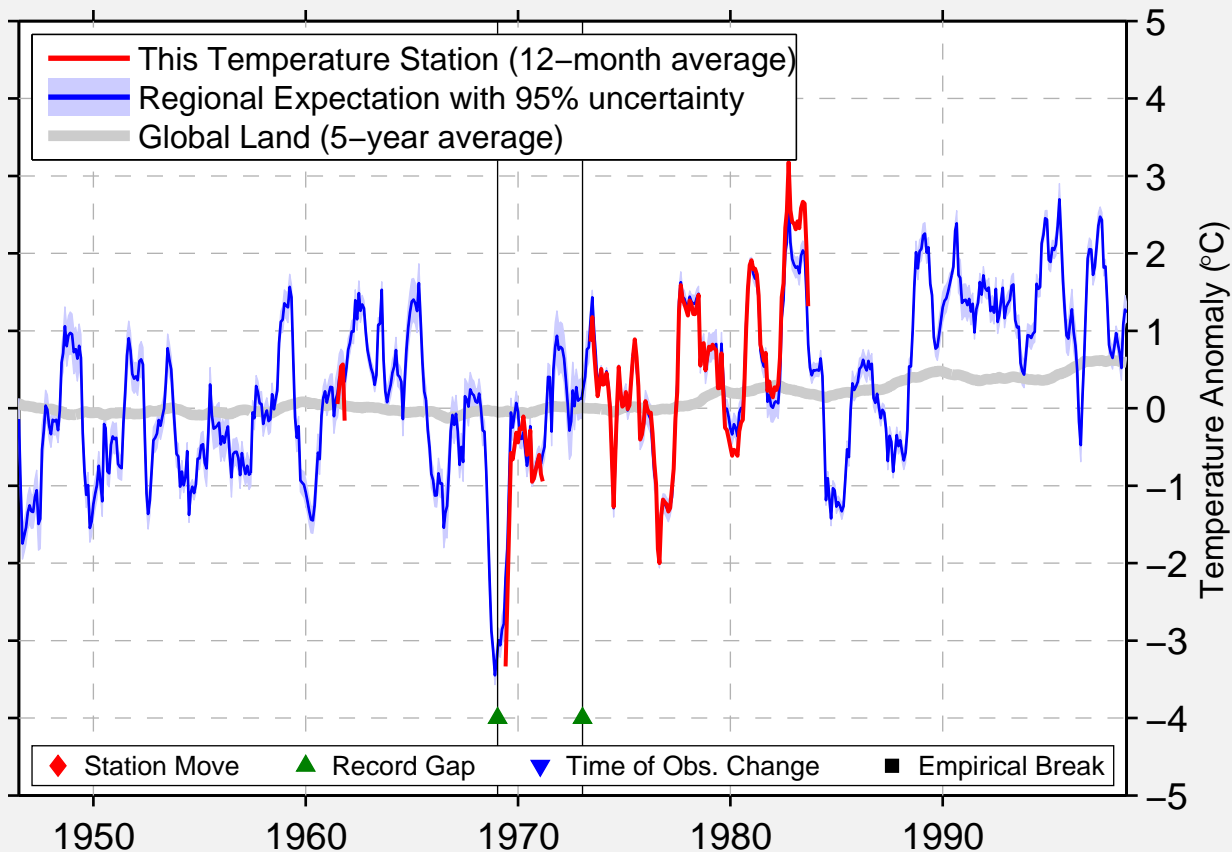

KRUTOYARSKIY

55.783 N, 90.133 E (Russia)

Data Quality Controlled and Aligned at Breakpoints

Berkeley Earth