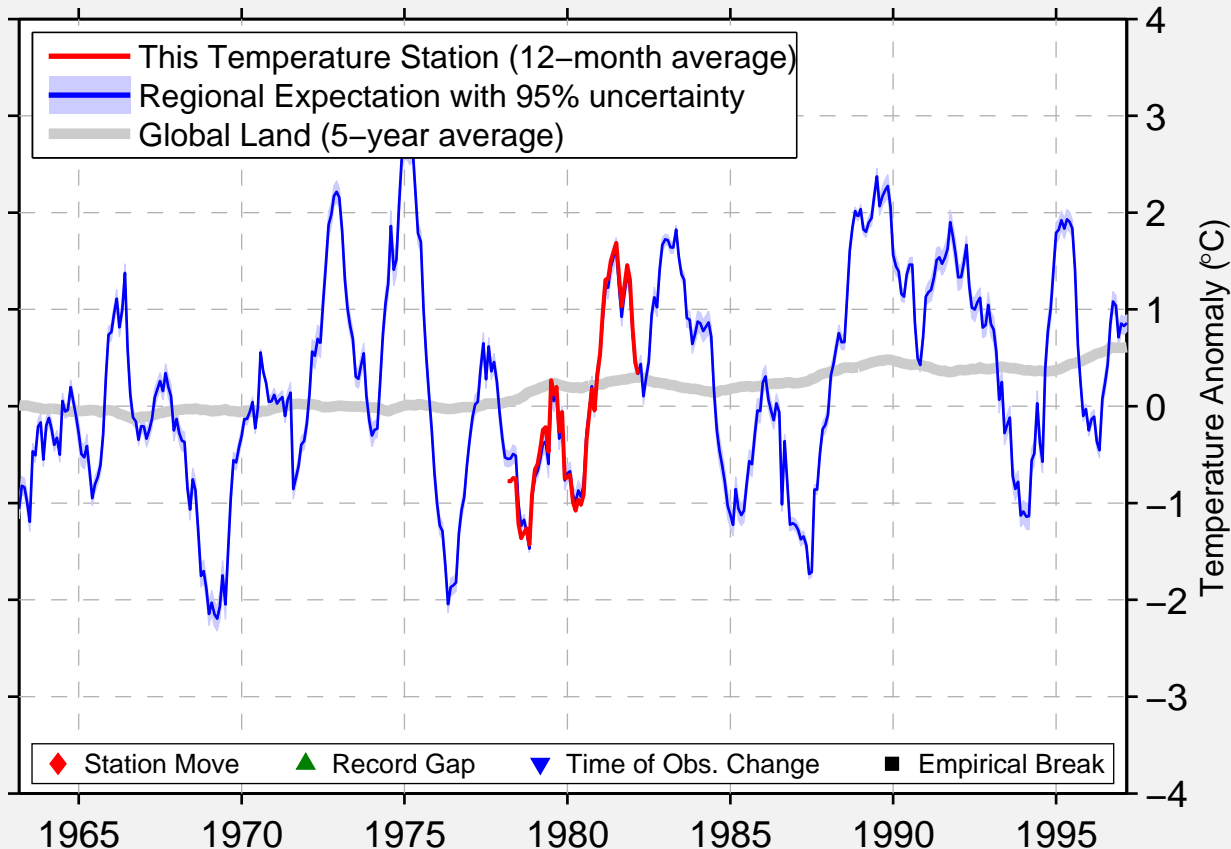

# RYZAN/DYAGILEVO

55.650 N, 39.567 E (Russia)

Data Quality Controlled and Aligned at Breakpoints

Berkeley Earth