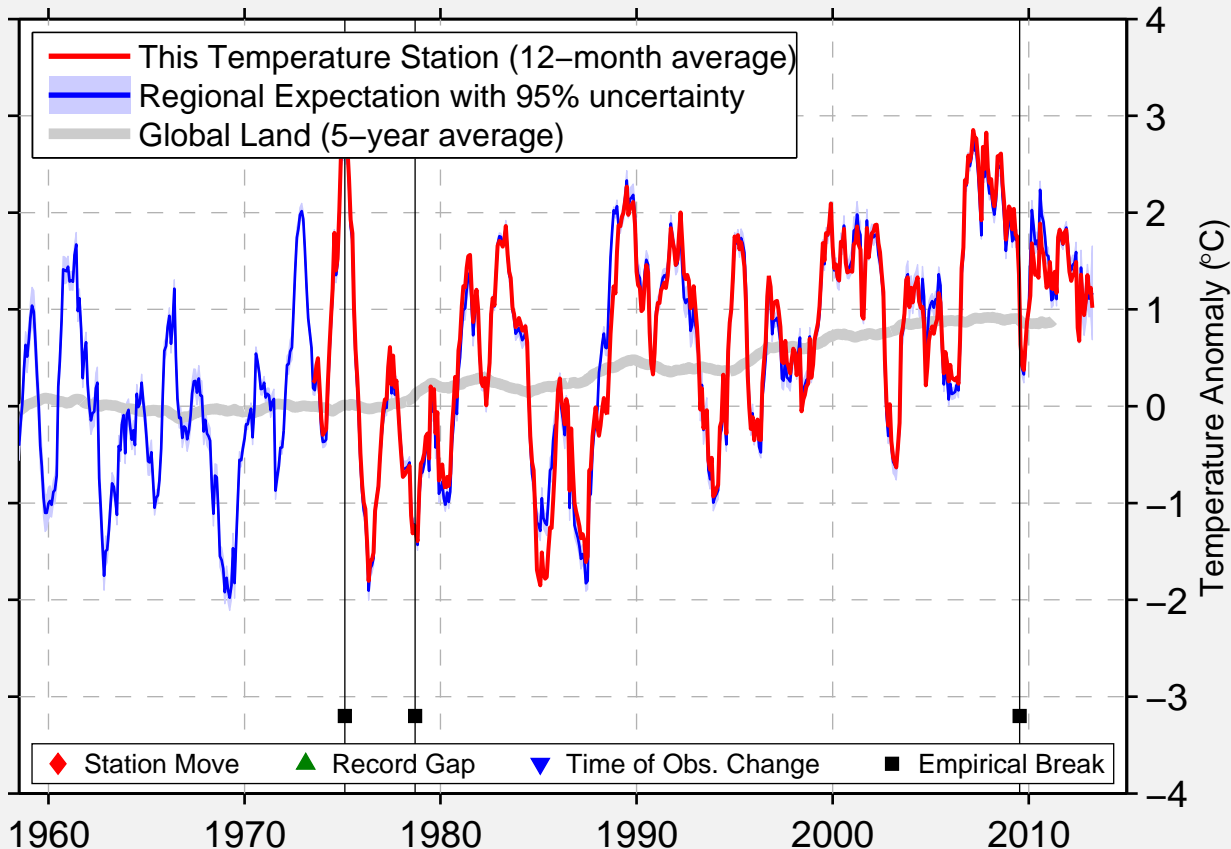

# VNUKOVO

55.583 N, 37.250 E (Russia)

Data Quality Controlled and Aligned at Breakpoints

Berkeley Earth