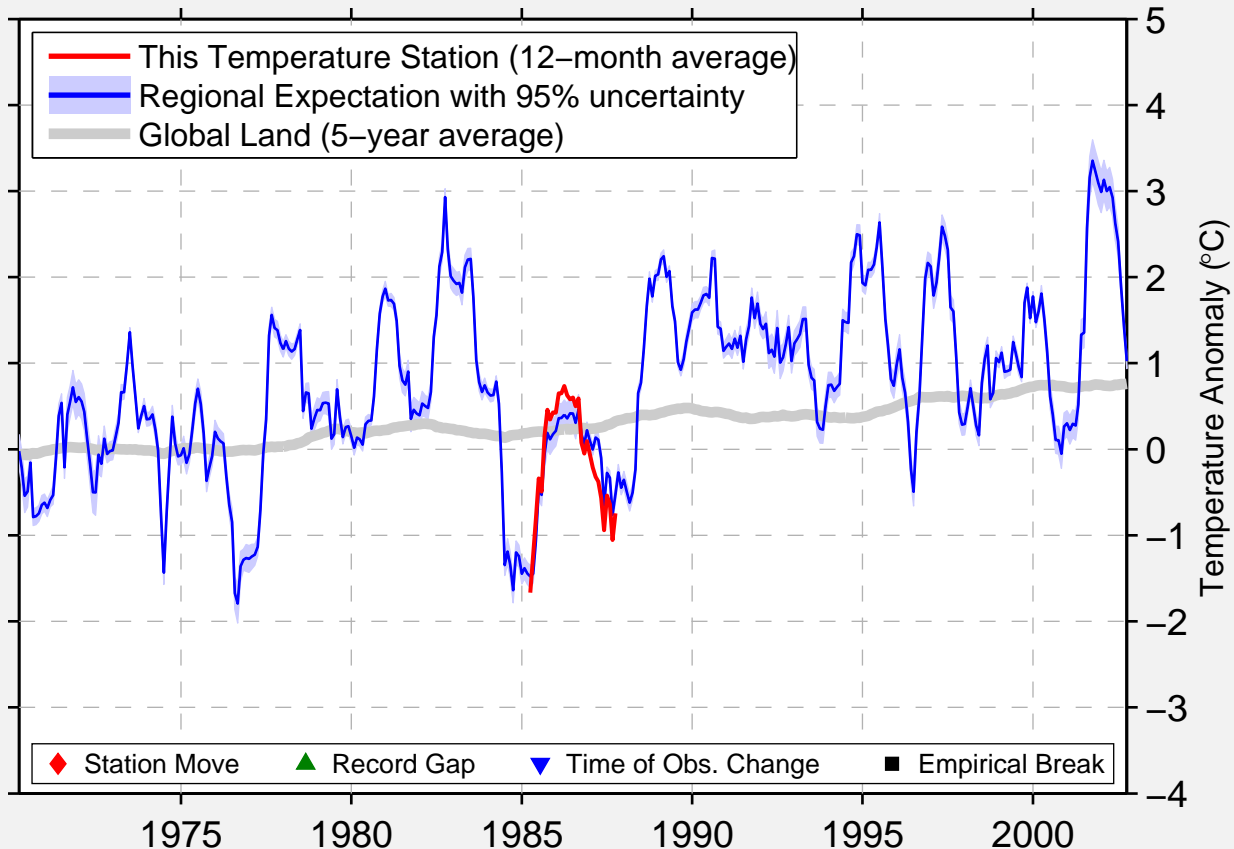

SHARYPOV

55.550 N, 89.233 E (Russia)

Data Quality Controlled and Aligned at Breakpoints

Berkeley Earth