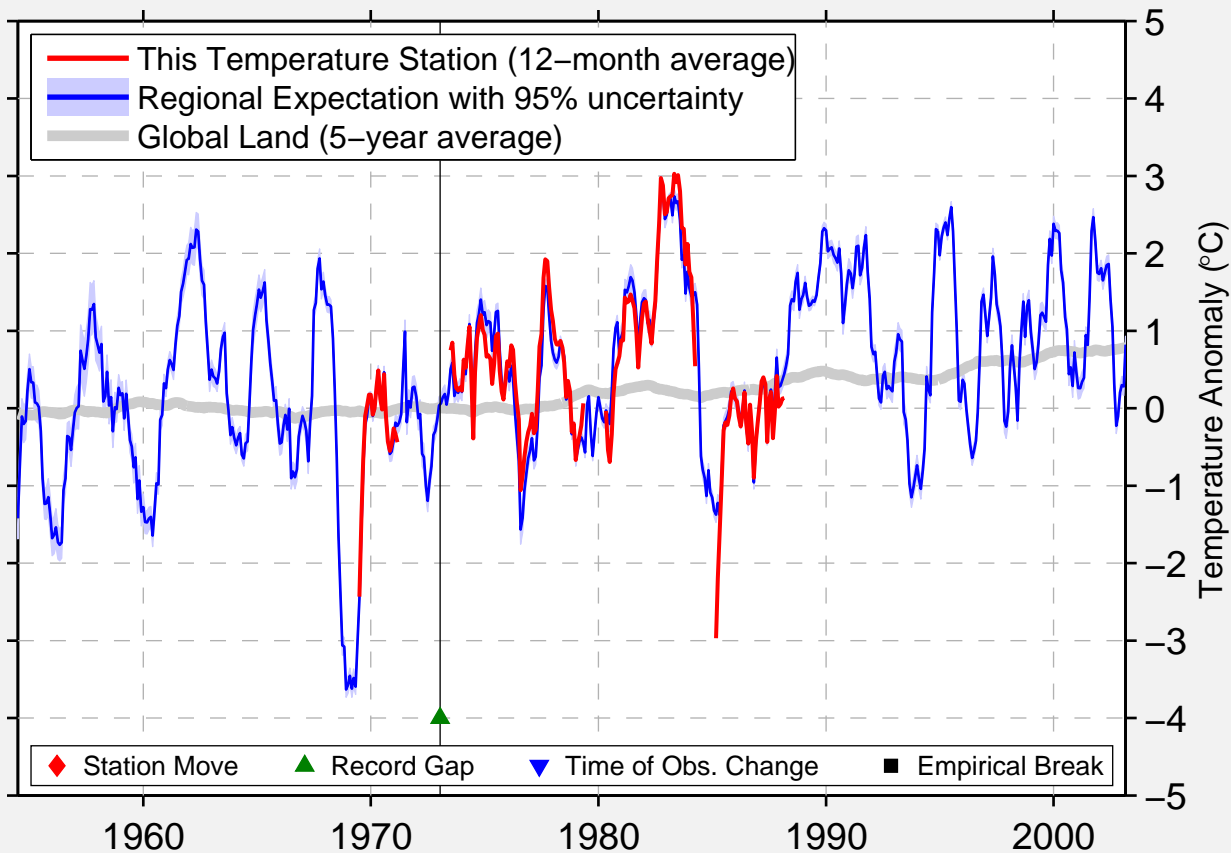

# ILINSKOYE-IN-TYUMEN

55.450 N, 69.317 E (Russia)

Data Quality Controlled and Aligned at Breakpoints

Berkeley Earth