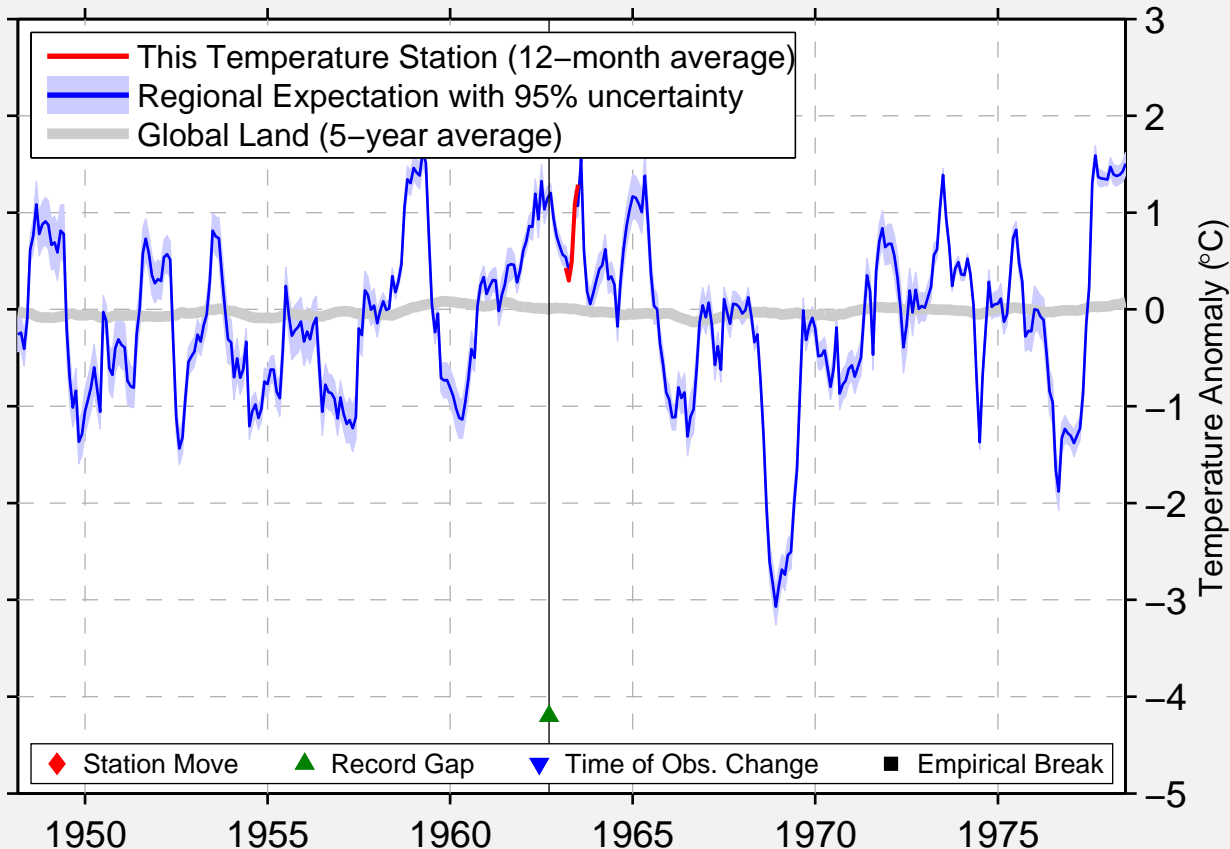

# DERBINO

55.367 N, 92.300 E (Russia)

Data Quality Controlled and Aligned at Breakpoints

Berkeley Earth