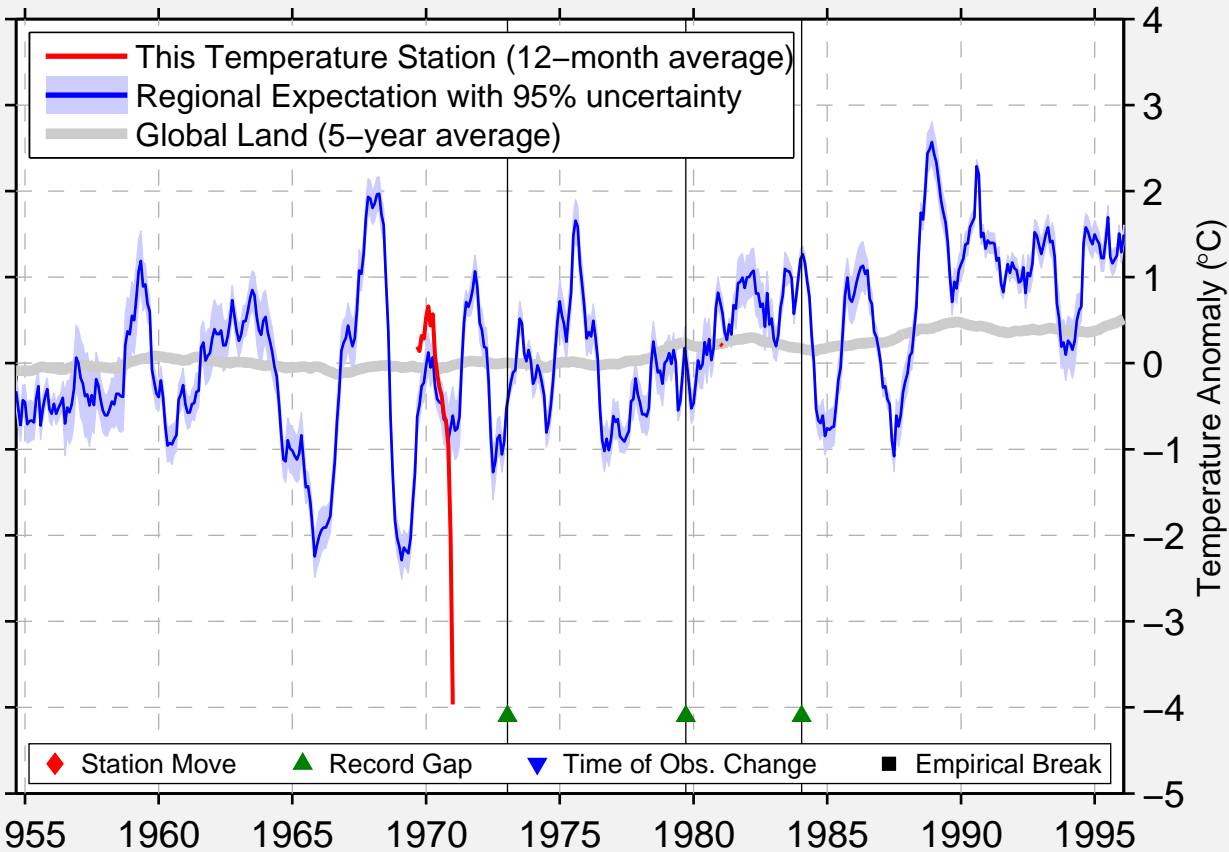

# UST-URKIMA

55.300 N, 123.167 E (Russia)

Data Quality Controlled and Aligned at Breakpoints

Berkeley Earth