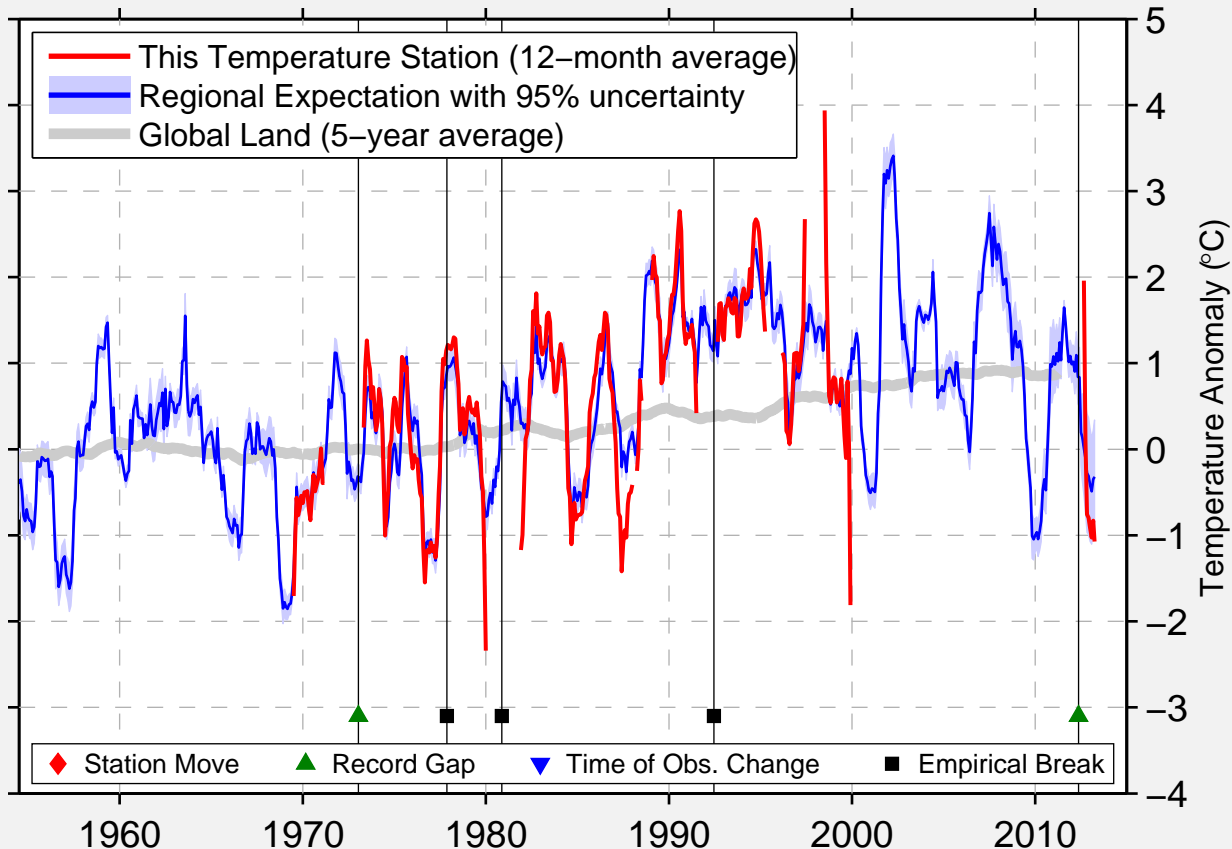

TIRKA

54.500 N, 107.133 E (Russia)

Data Quality Controlled and Aligned at Breakpoints

Berkeley Earth