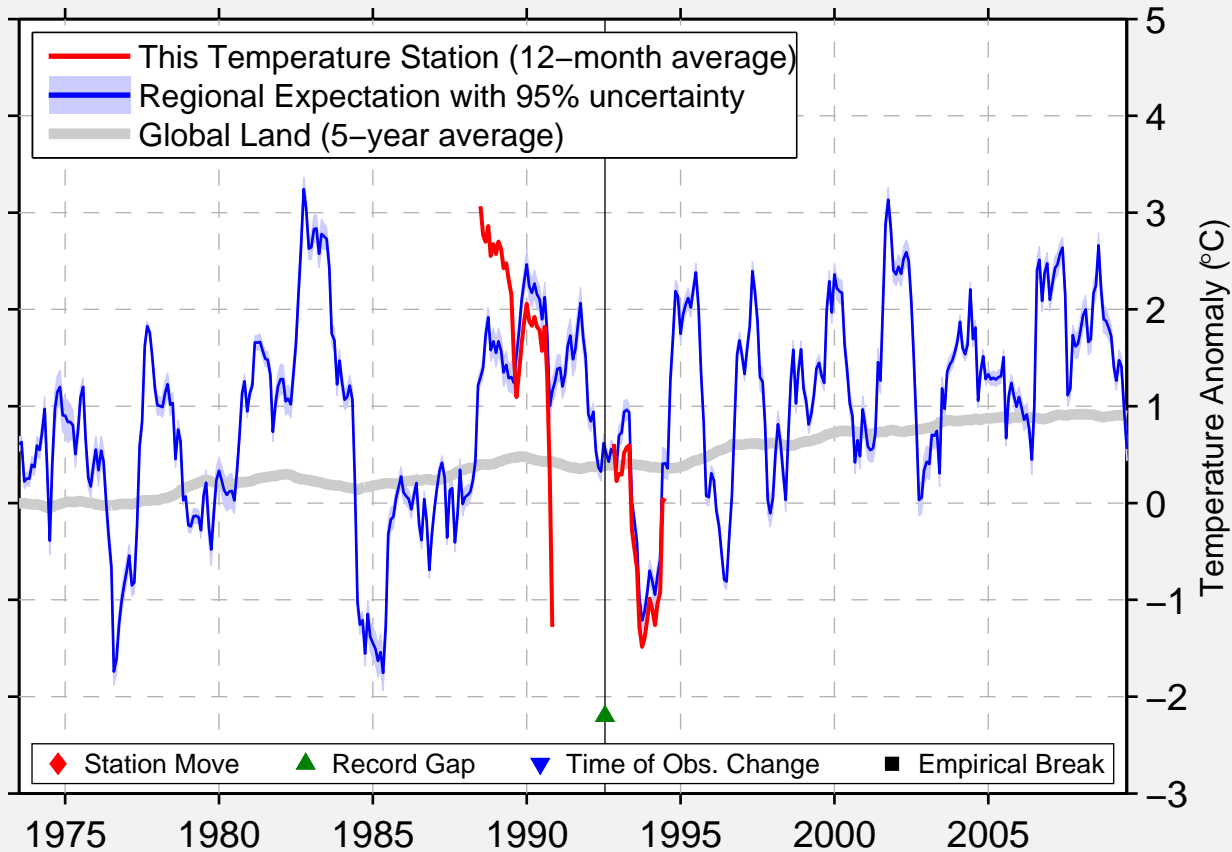

PAVLOGRADKA

54.200 N, 73.550 E (Russia)

◆ Station Move ▲ Record Gap ▼ Time of Obs. Change ■ Empirical Break