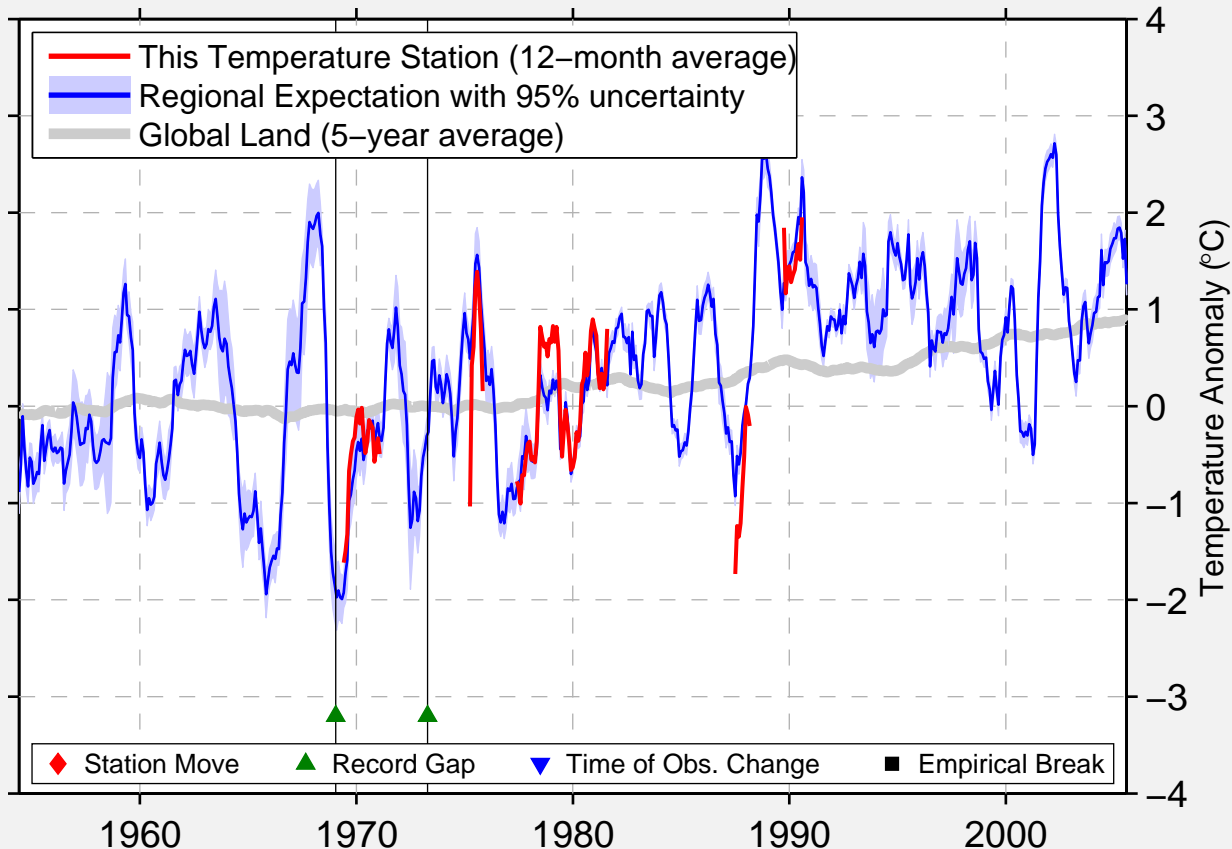

# URUSA

54.033 N, 122.900 E (Russia)

Data Quality Controlled and Aligned at Breakpoints

Berkeley Earth