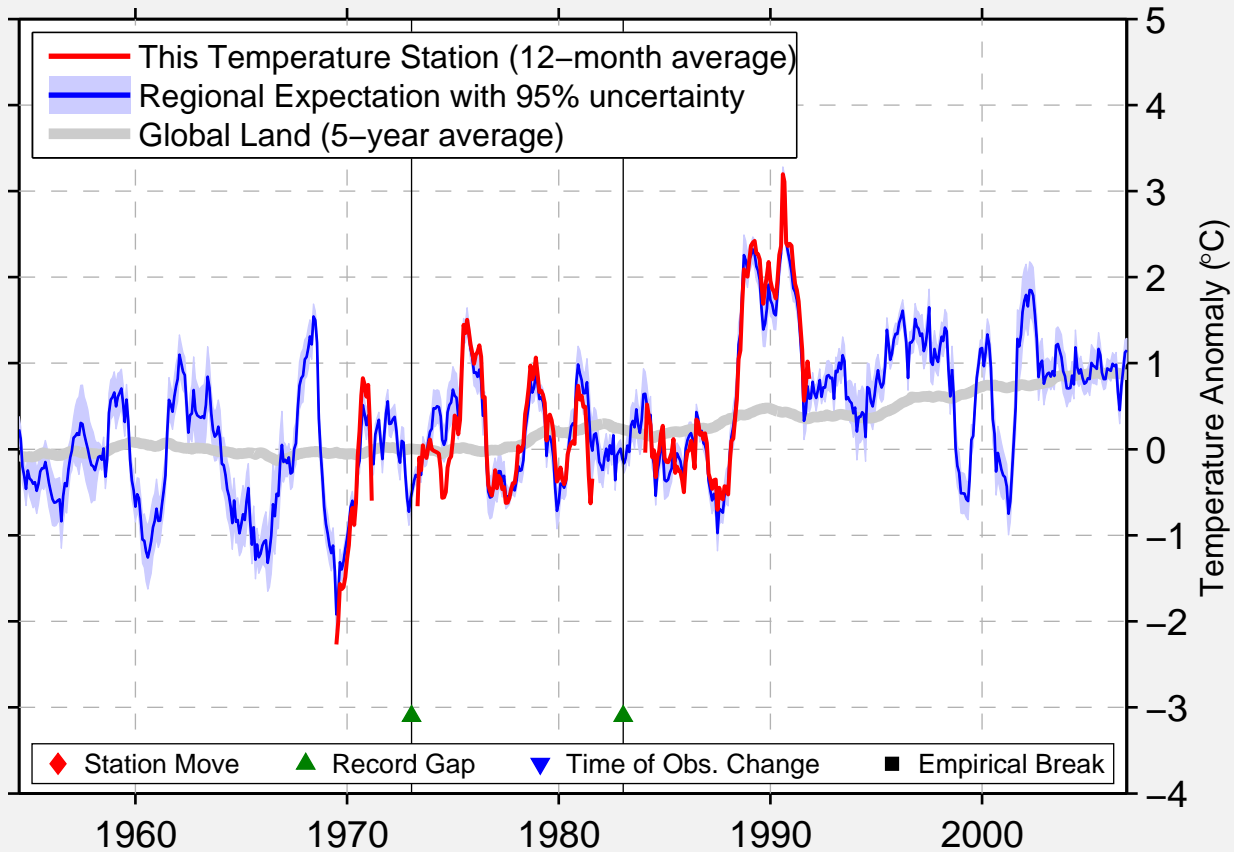

TUGUR

53.850 N, 136.867 E (Russia)

Data Quality Controlled and Aligned at Breakpoints

Berkeley Earth