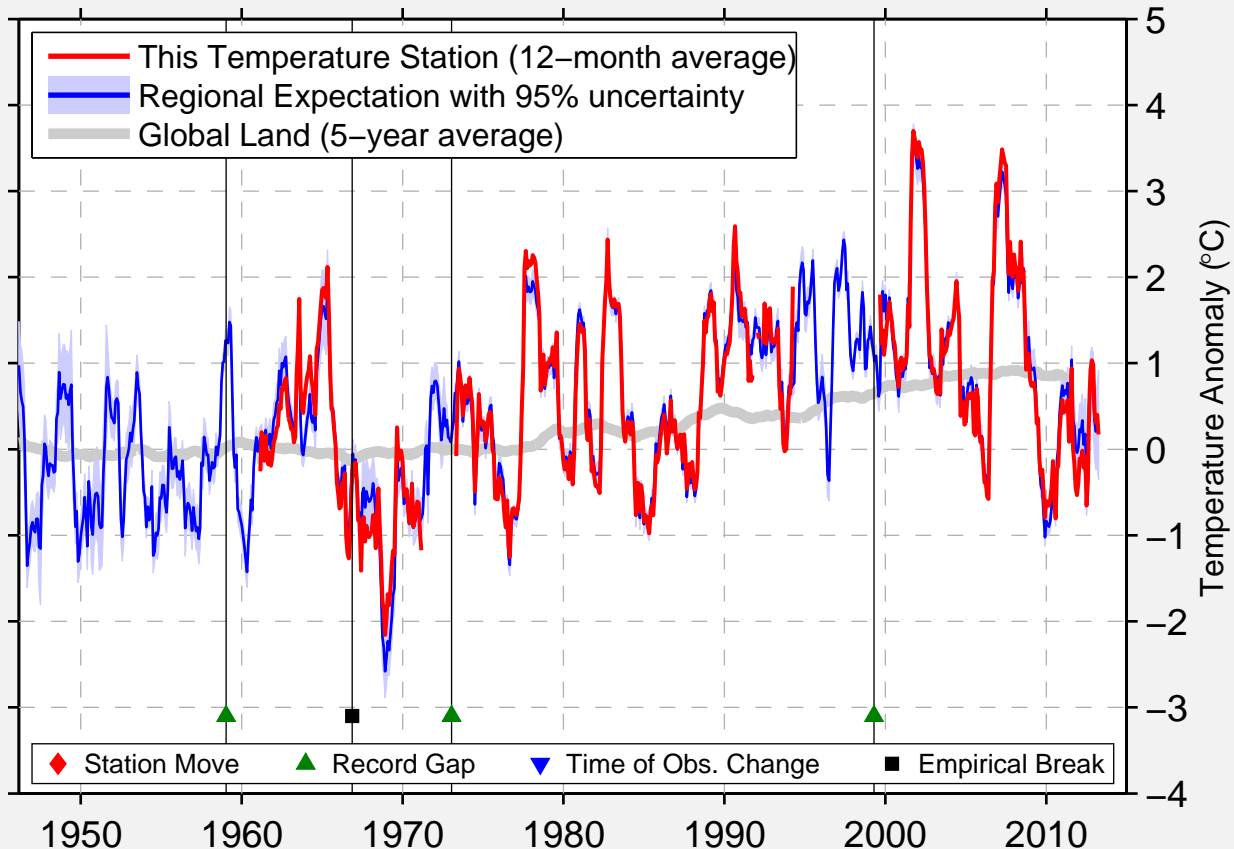

# ABAKAN

53.744 N, 91.394 E (Russia)

Data Quality Controlled and Aligned at Breakpoints

Berkeley Earth