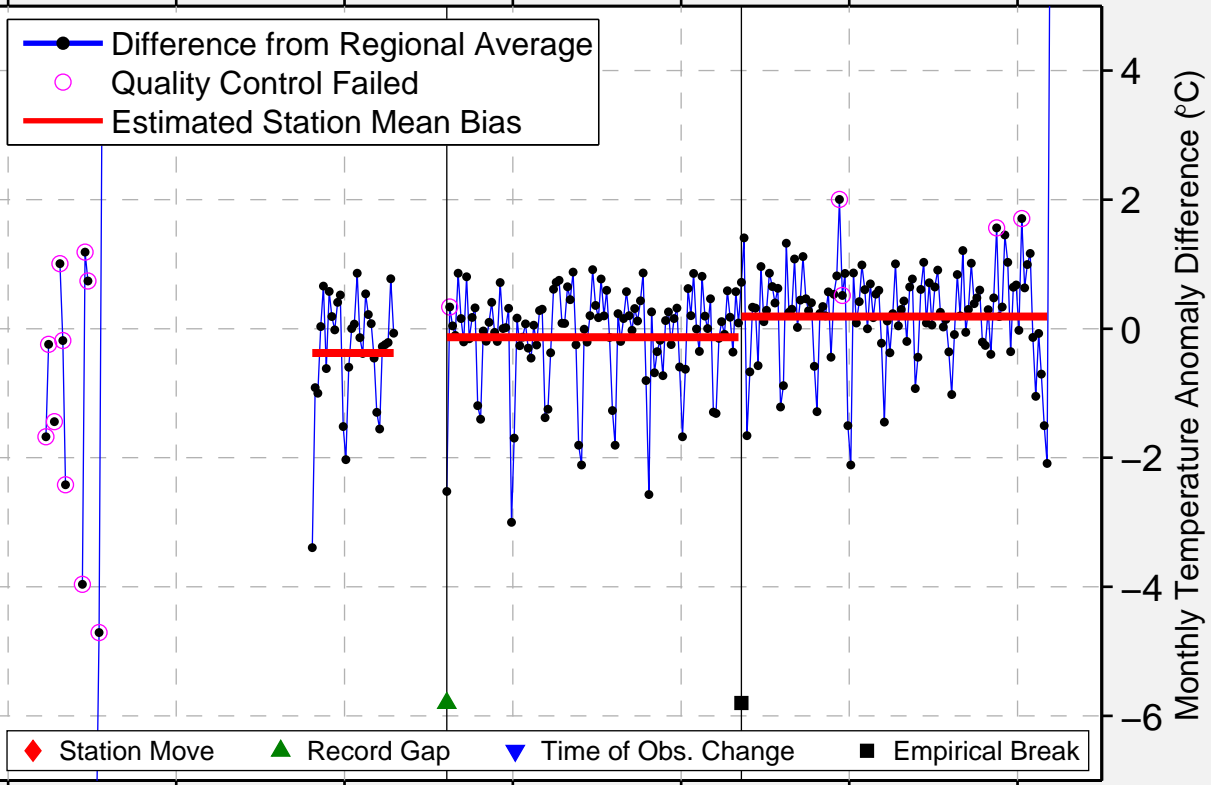

MEZDURECENSK

Difference of Station Temperature Data from Regional Average

1960 1965 1970 1975 1980 1985 1990