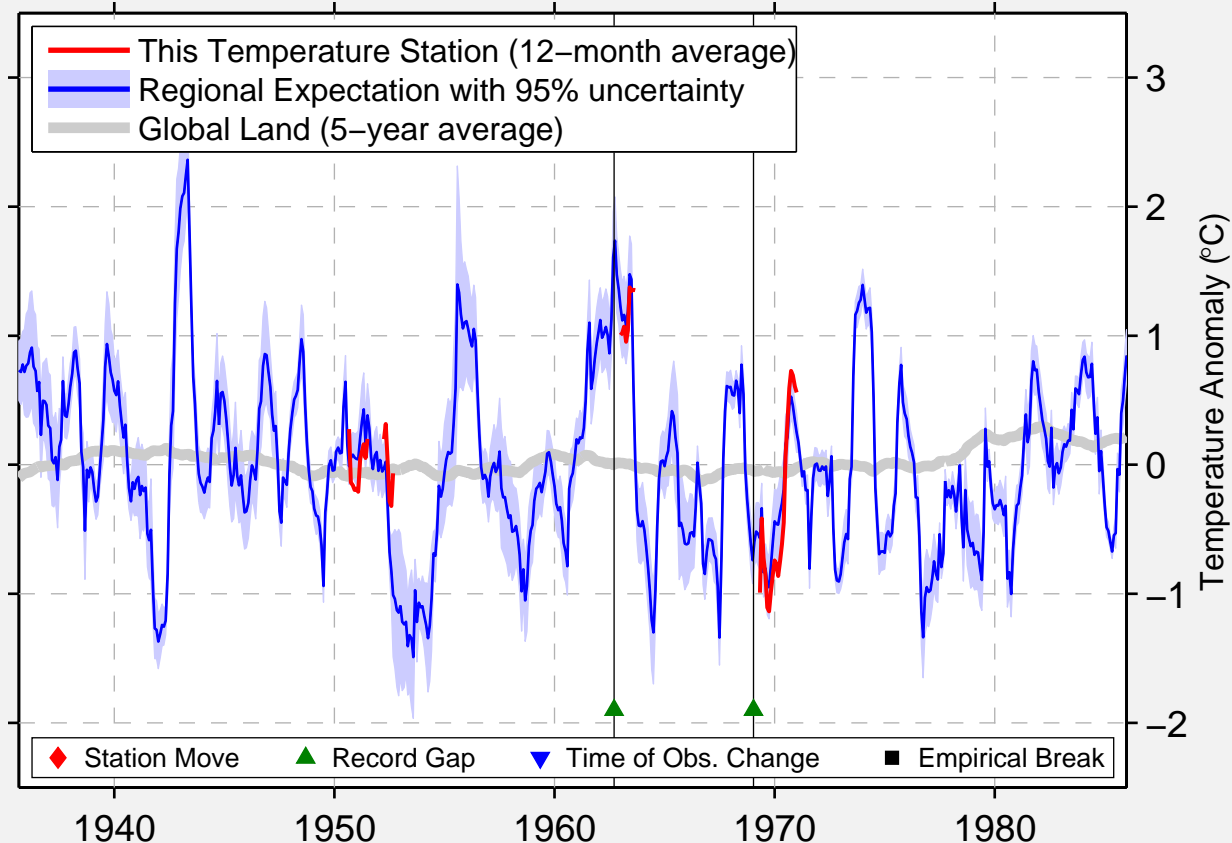

KIKHCHIK KAMCHATKA

53.467 N, 156.033 E (Russia)

Data Quality Controlled and Aligned at Breakpoints

Berkeley Earth