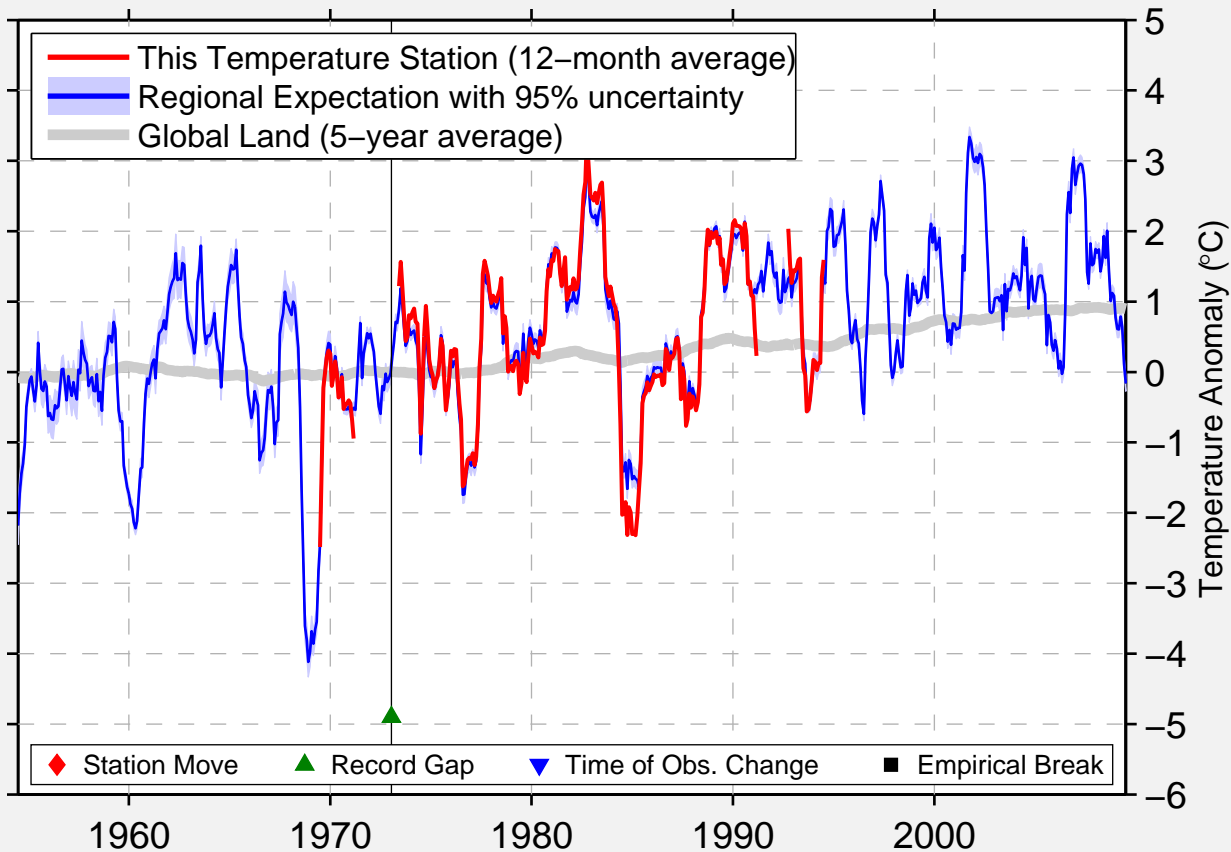

SELABOLIHA

53.400 N, 82.600 E (Russia)

Data Quality Controlled and Aligned at Breakpoints

Berkeley Earth