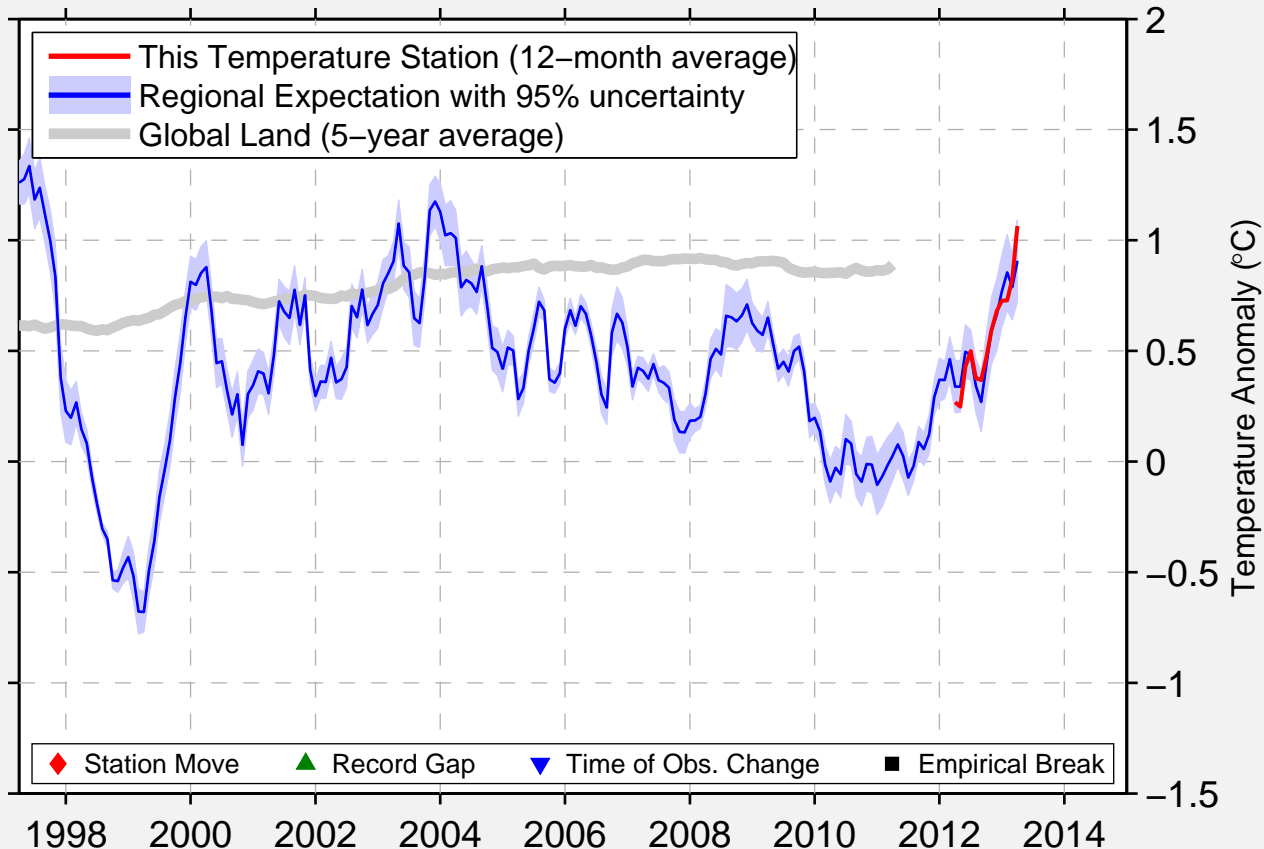

# DAVIS POINT SAN PAB

38.057 N, 122.259 W (United States)

◆ Station Move    ▲ Record Gap    ▼ Time of Obs. Change    ■ Empirical Break