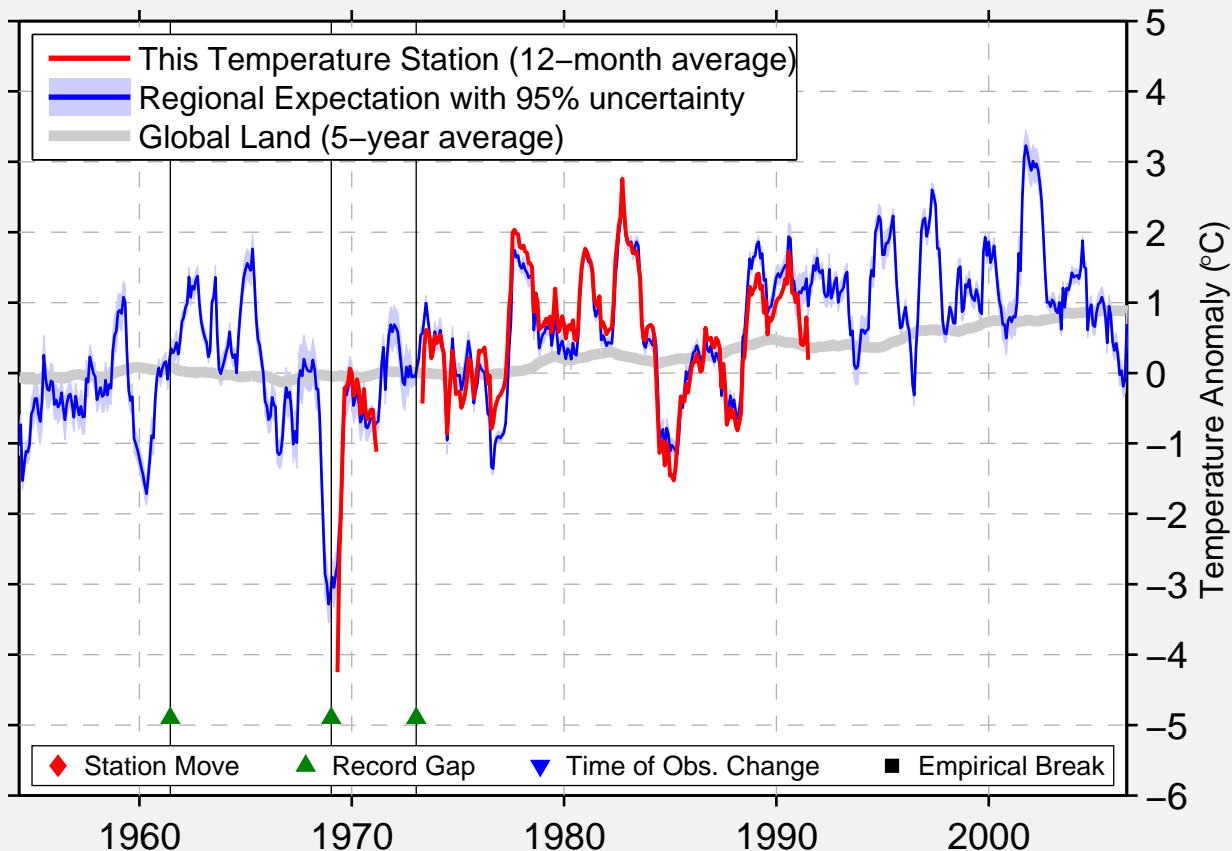

NEOZIDANNIJ PRIISK

53.283 N, 89.167 E (Russia)

Data Quality Controlled and Aligned at Breakpoints

Berkeley Earth