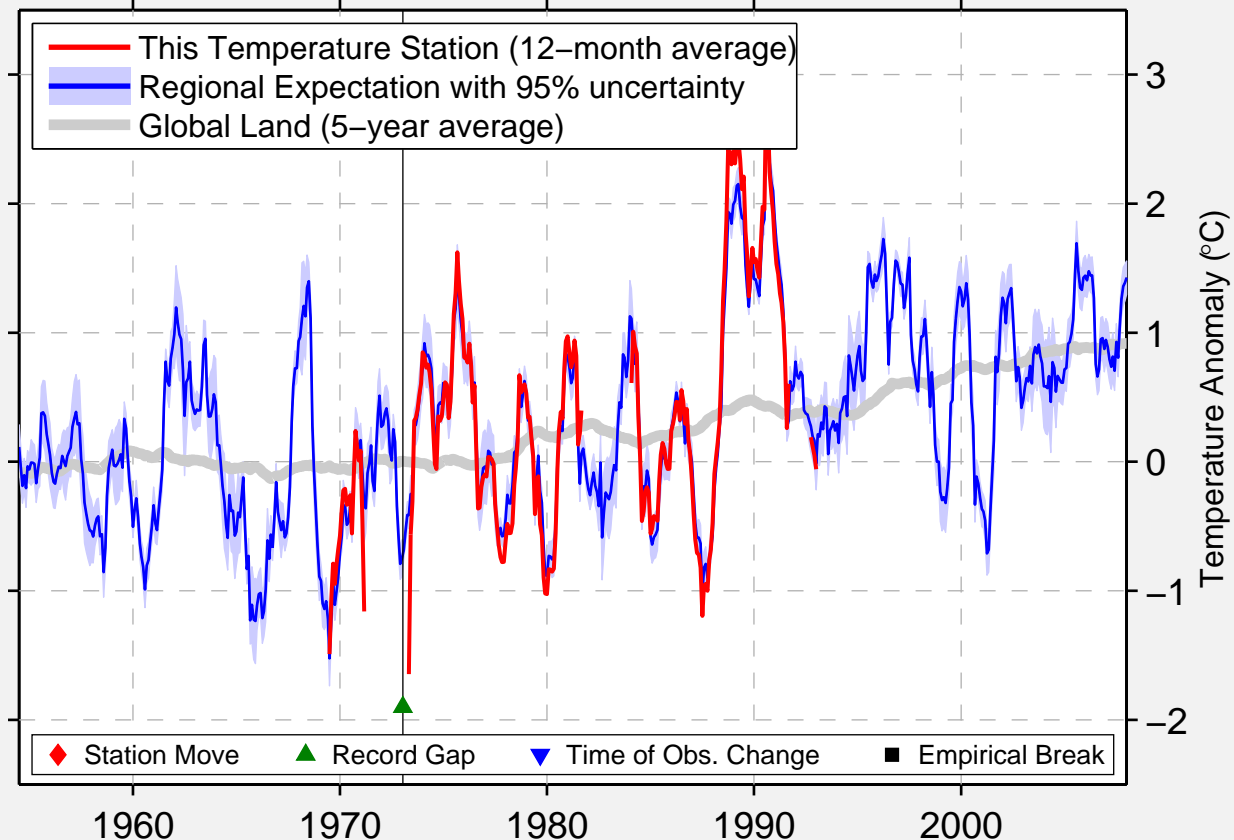

RYBNOVSK

53.250 N, 141.917 E (Russia)

Data Quality Controlled and Aligned at Breakpoints

Berkeley Earth