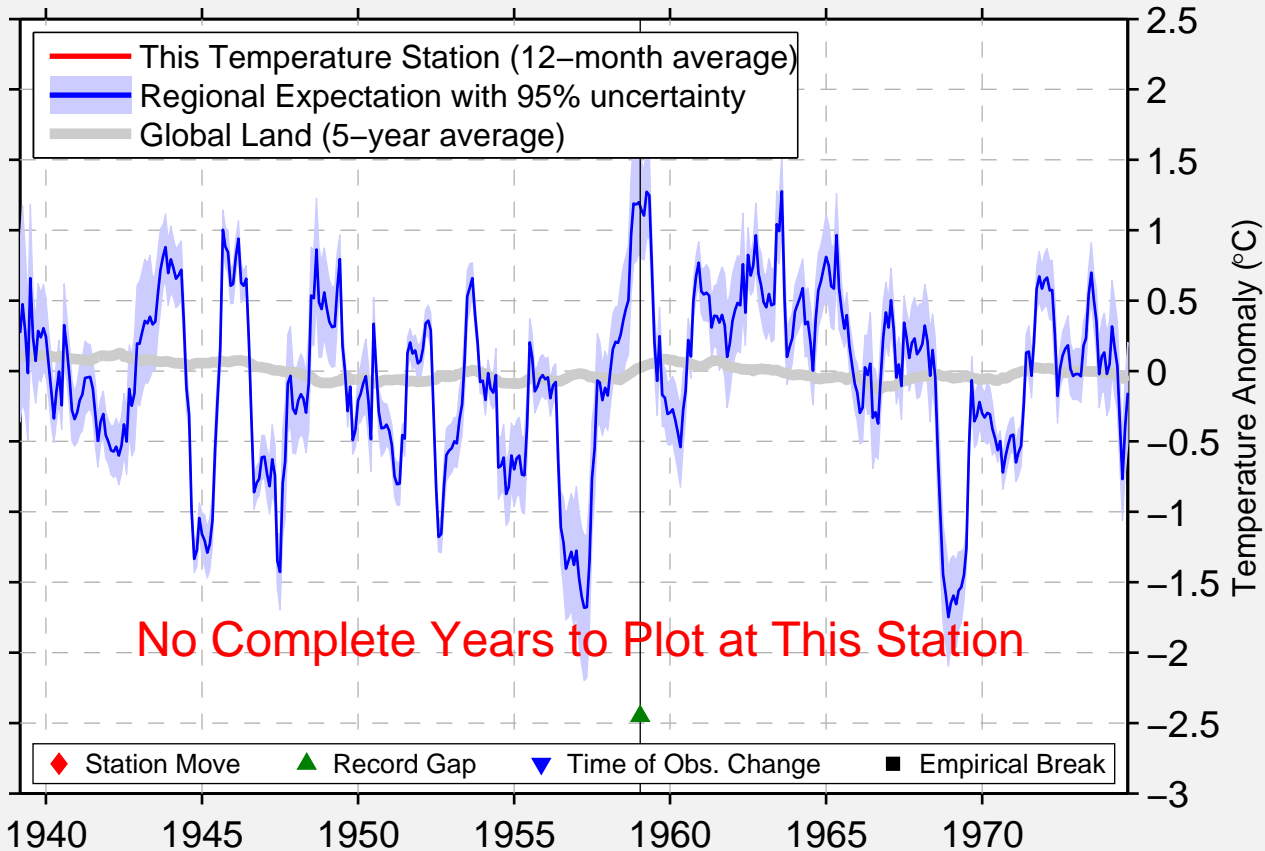

POLOVINA

52.950 N, 103.283 E (Russia)

No Complete Years to Plot at This Station

◆ Station Move ▲ Record Gap ▼ Time of Obs. Change ■ Empirical Break