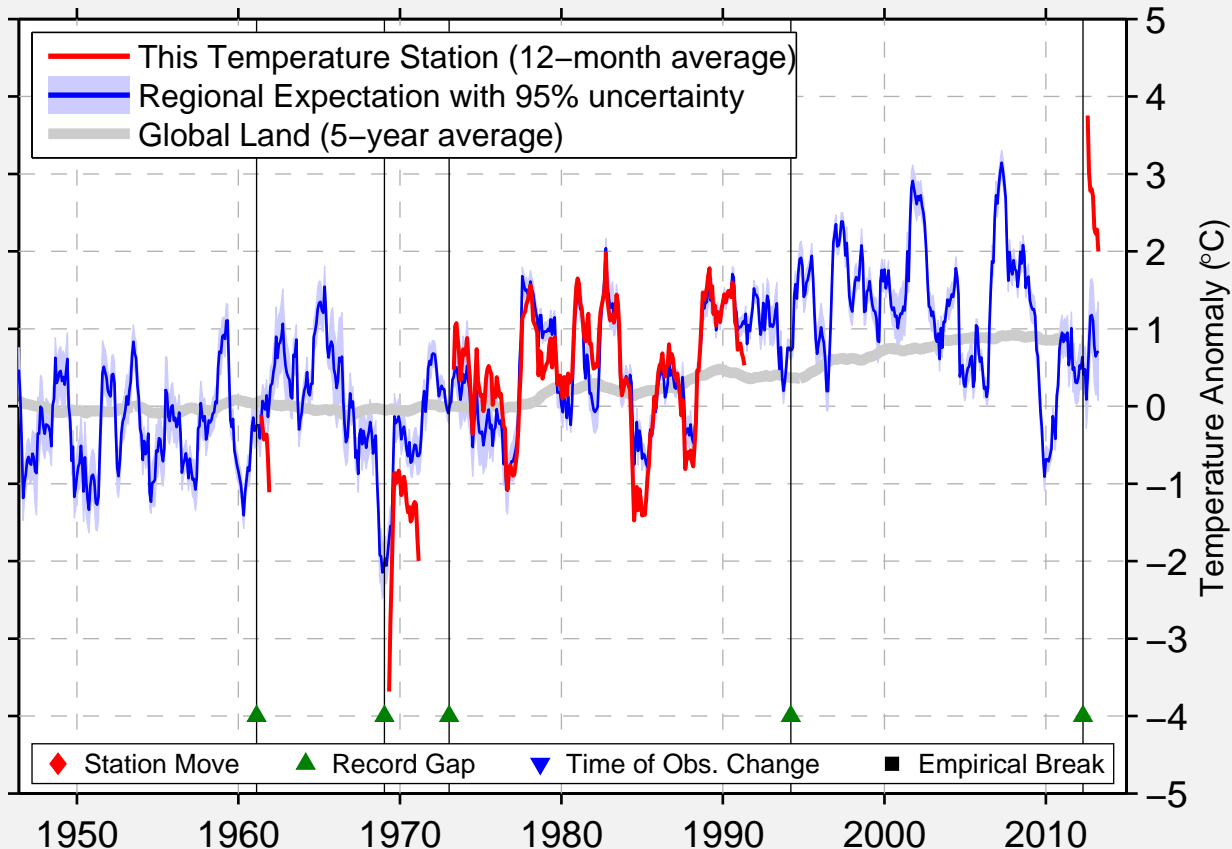

OLEN'YA RECHKA

52.804 N, 93.240 E (Russia)

Data Quality Controlled and Aligned at Breakpoints

Berkeley Earth