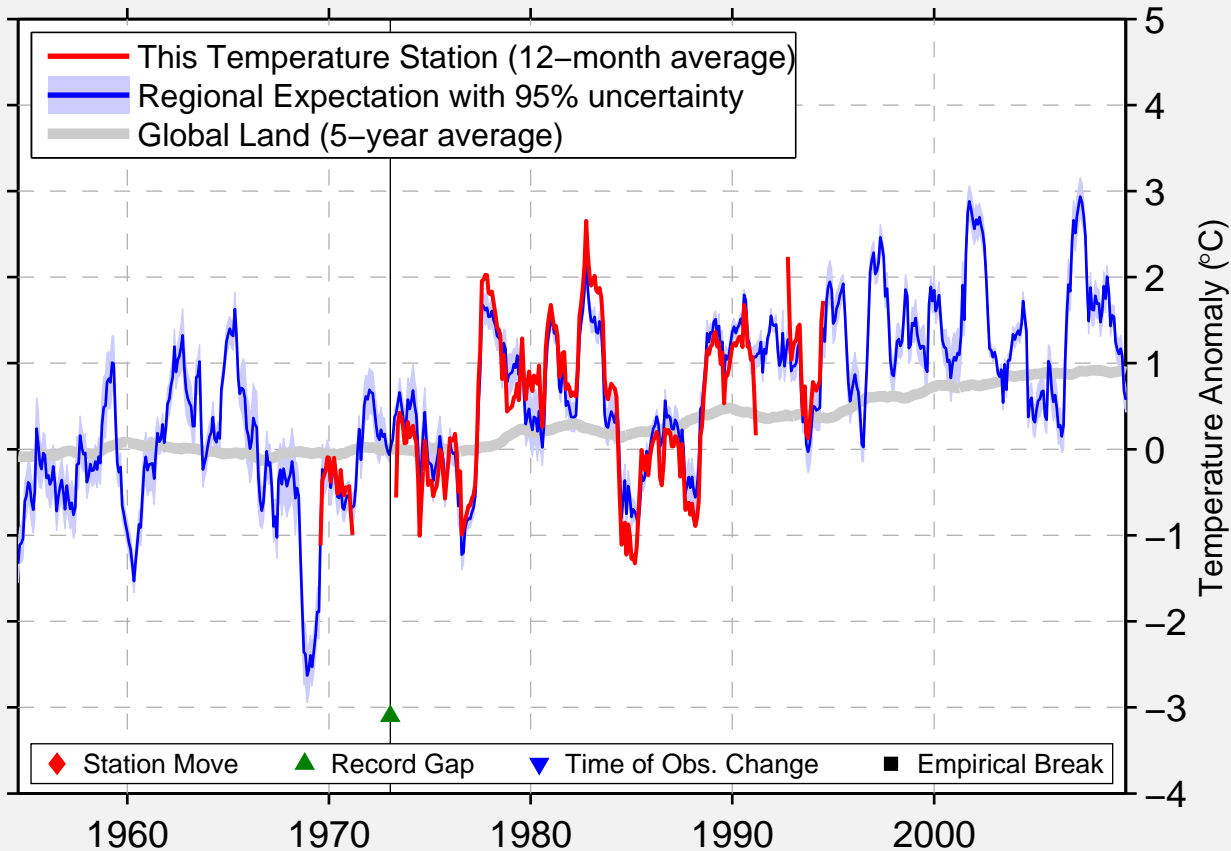

UST-KABIRZA

52.817 N, 88.450 E (Russia)

Data Quality Controlled and Aligned at Breakpoints

Berkeley Earth