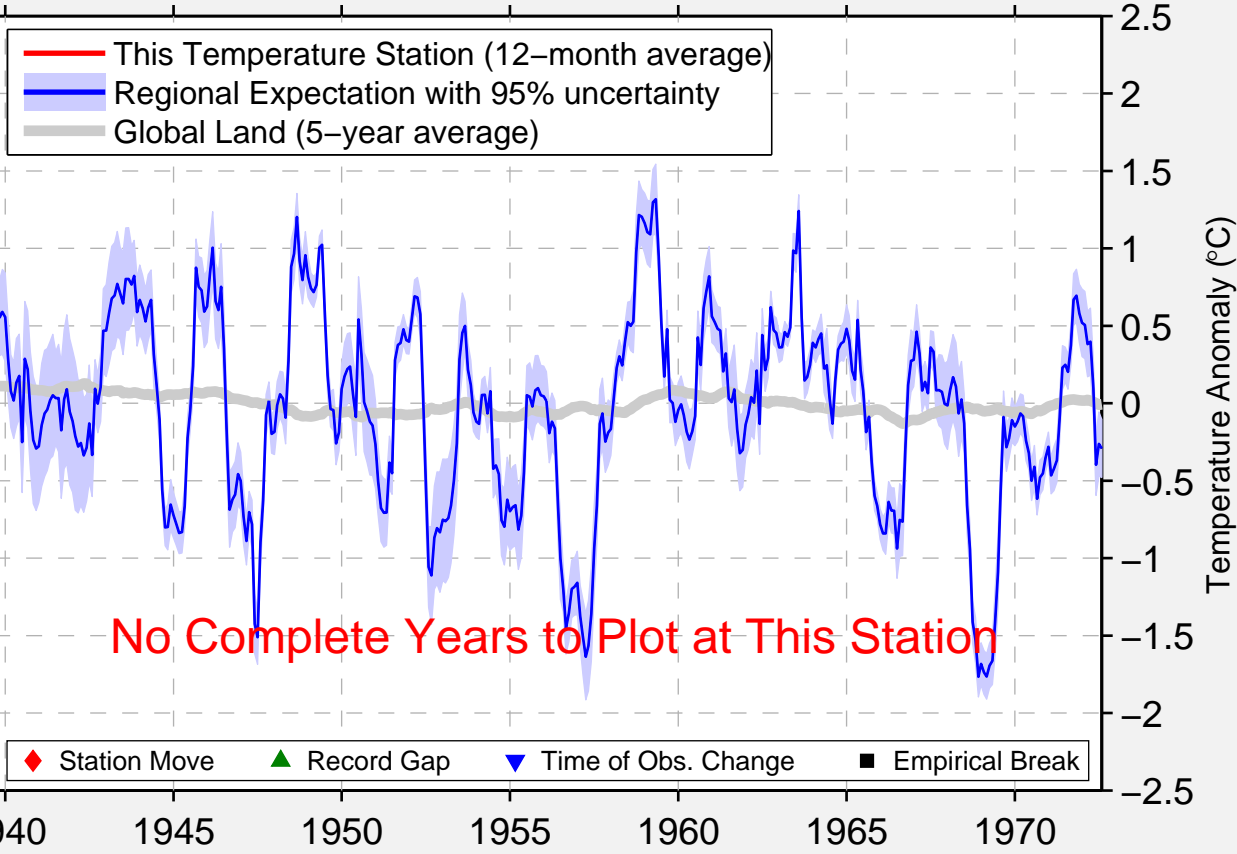

CHEREMUKHOVO

52.767 N, 108.133 E (Russia)

No Complete Years to Plot at This Station

◆ Station Move ▲ Record Gap ▼ Time of Obs. Change ■ Empirical Break