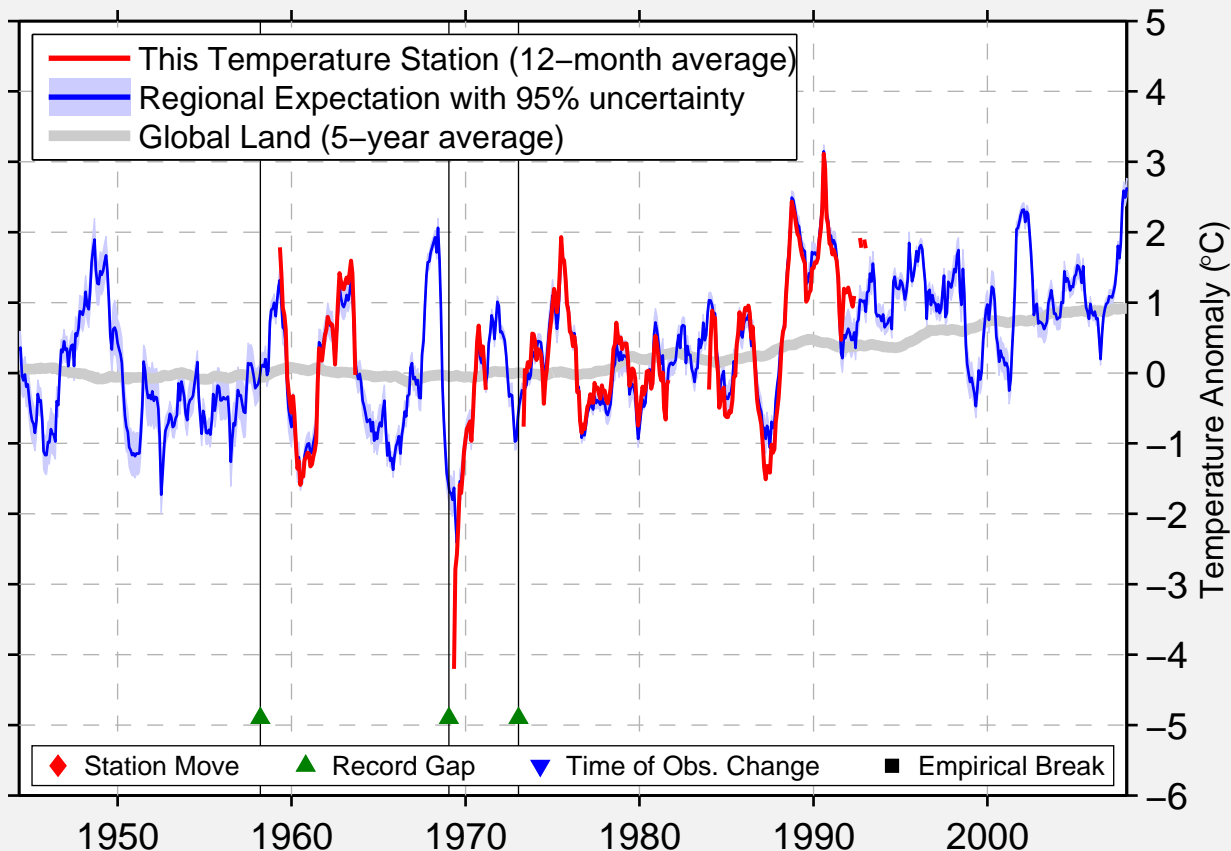

# BYSSA

52.450 N, 130.866 E (Russia)

Data Quality Controlled and Aligned at Breakpoints

Berkeley Earth