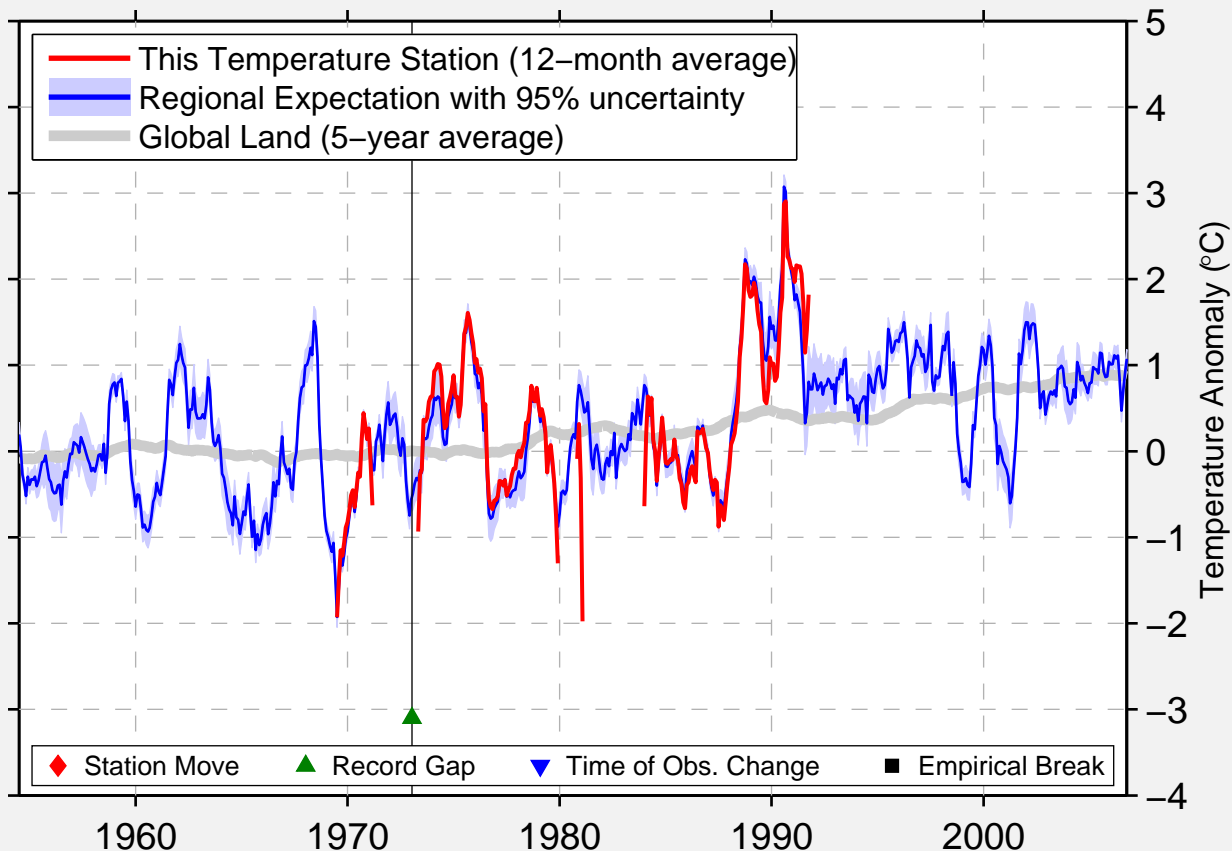

# SOMNITELNIJ-PRIISK

52.167 N, 139.067 E (Russia)

Data Quality Controlled and Aligned at Breakpoints

Berkeley Earth