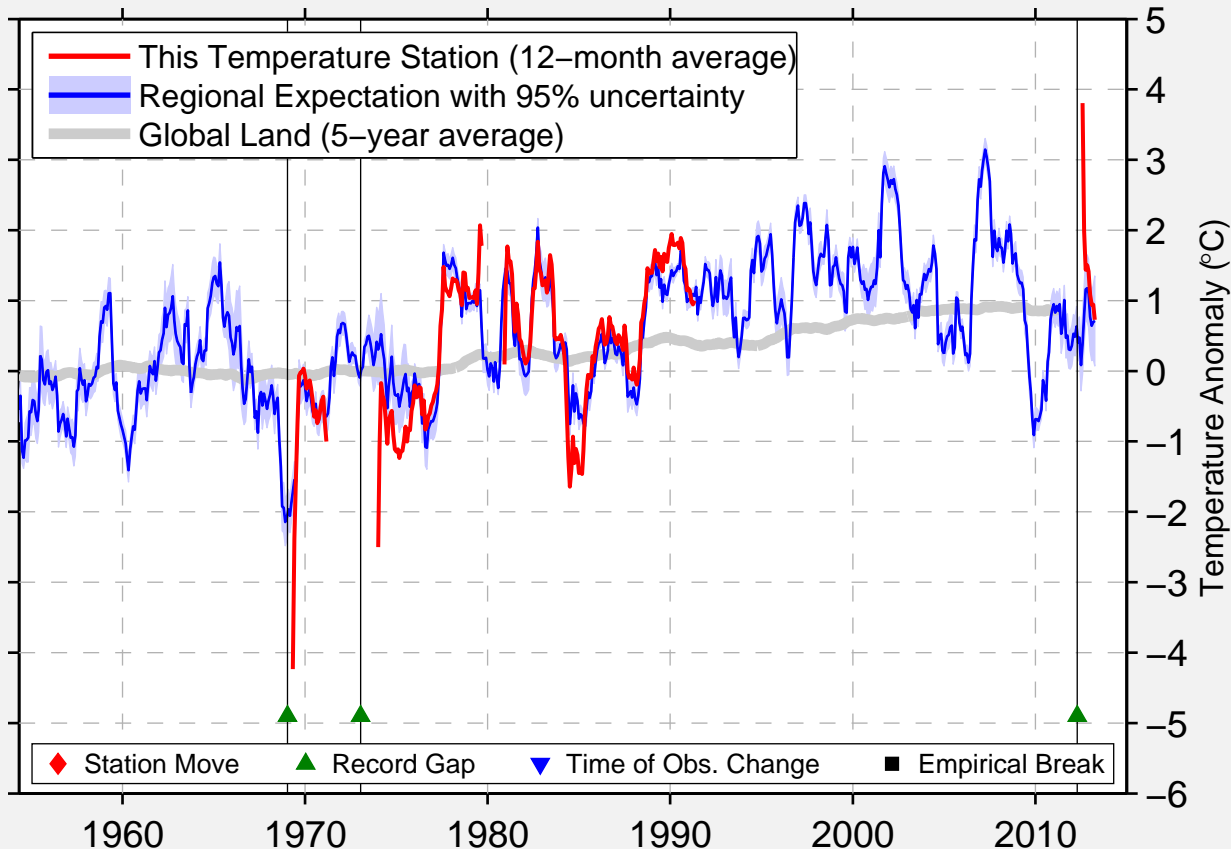

# UST'-USA

52.057 N, 92.167 E (Russia)

Data Quality Controlled and Aligned at Breakpoints

Berkeley Earth