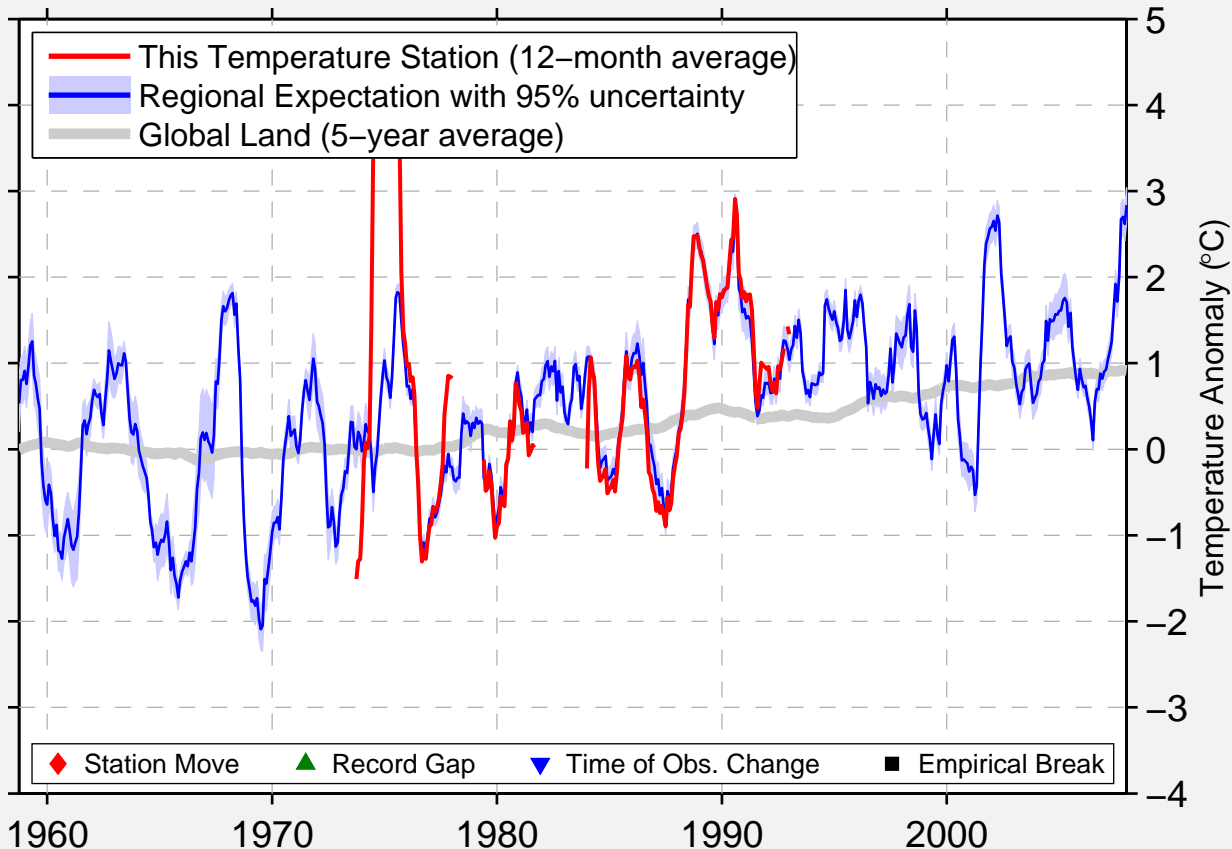

# USAKOVO

51.900 N, 126.583 E (Russia)

Data Quality Controlled and Aligned at Breakpoints

Berkeley Earth