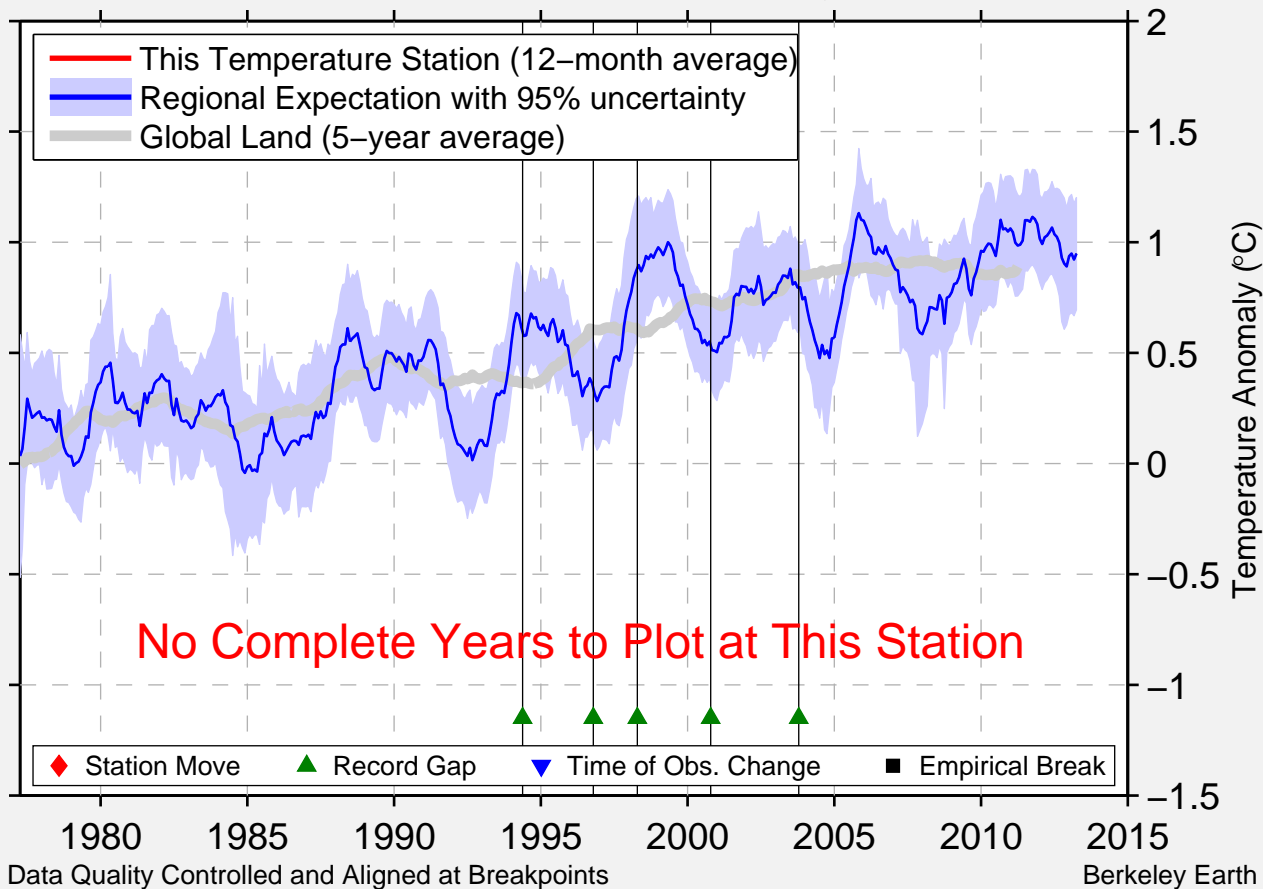

GRAL BRUGUEZ PY
24.800 N, 58.800 W ([Missing])

No Complete Years to Plot at This Station

- ◆ Station Move
- ▲ Record Gap
- ▼ Time of Obs. Change
- Empirical Break