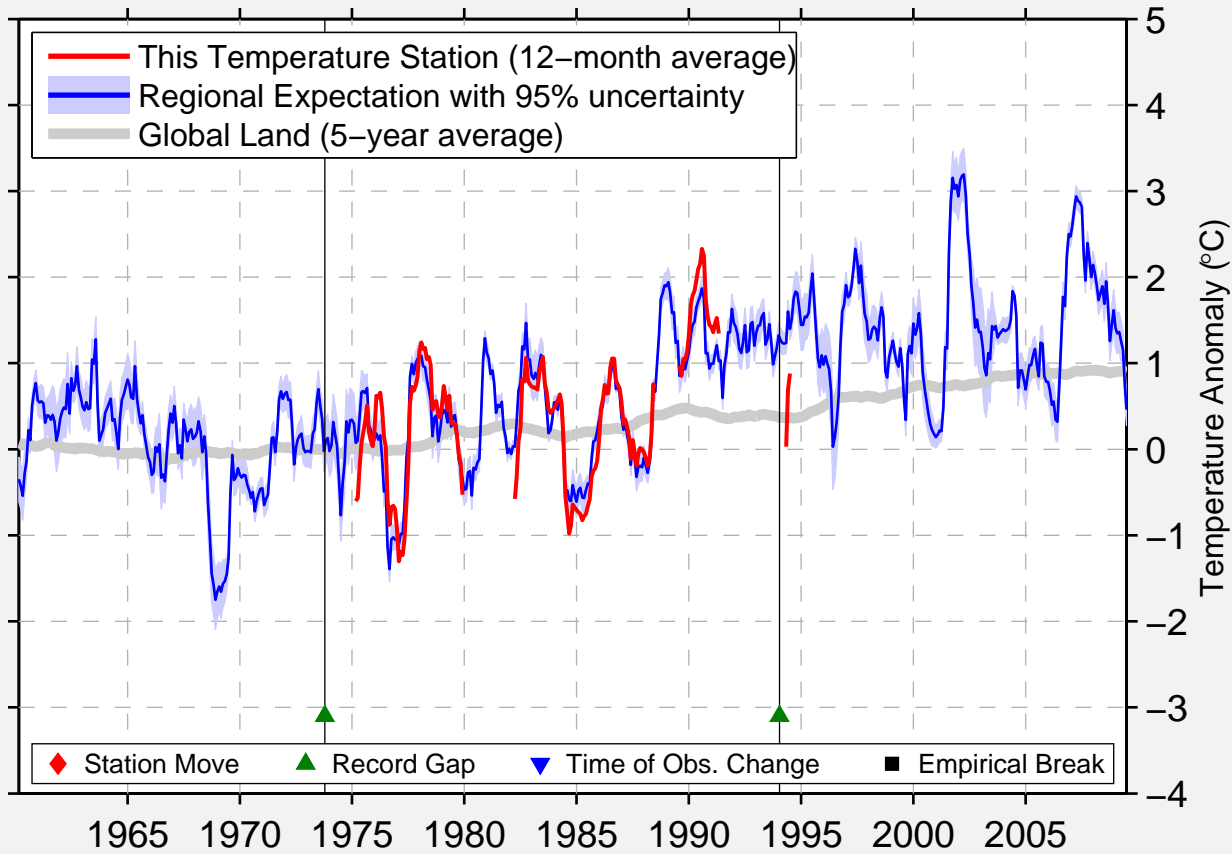

# KULTUK

51.733 N, 103.700 E (Russia)

Data Quality Controlled and Aligned at Breakpoints

Berkeley Earth