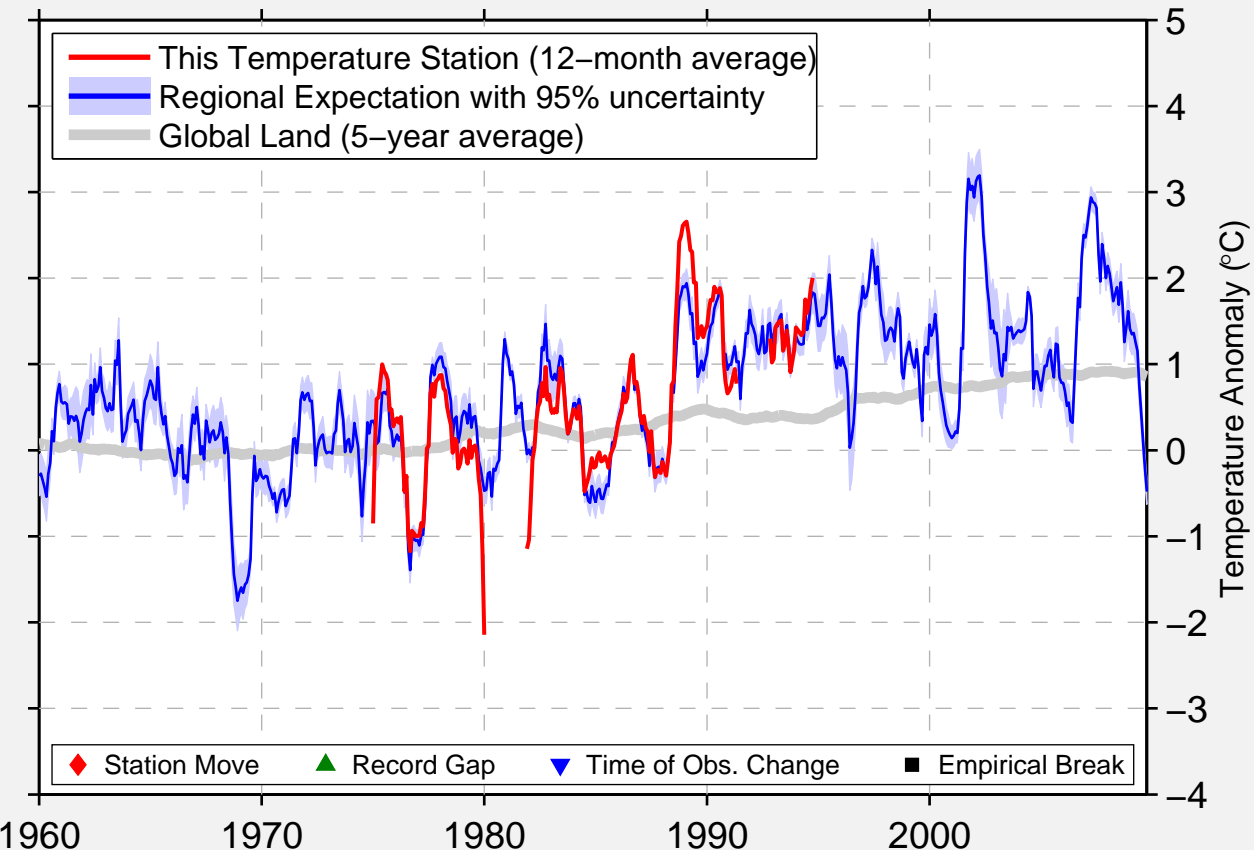

# KYREN

51.683 N, 102.167 E (Russia)

Data Quality Controlled and Aligned at Breakpoints

Berkeley Earth