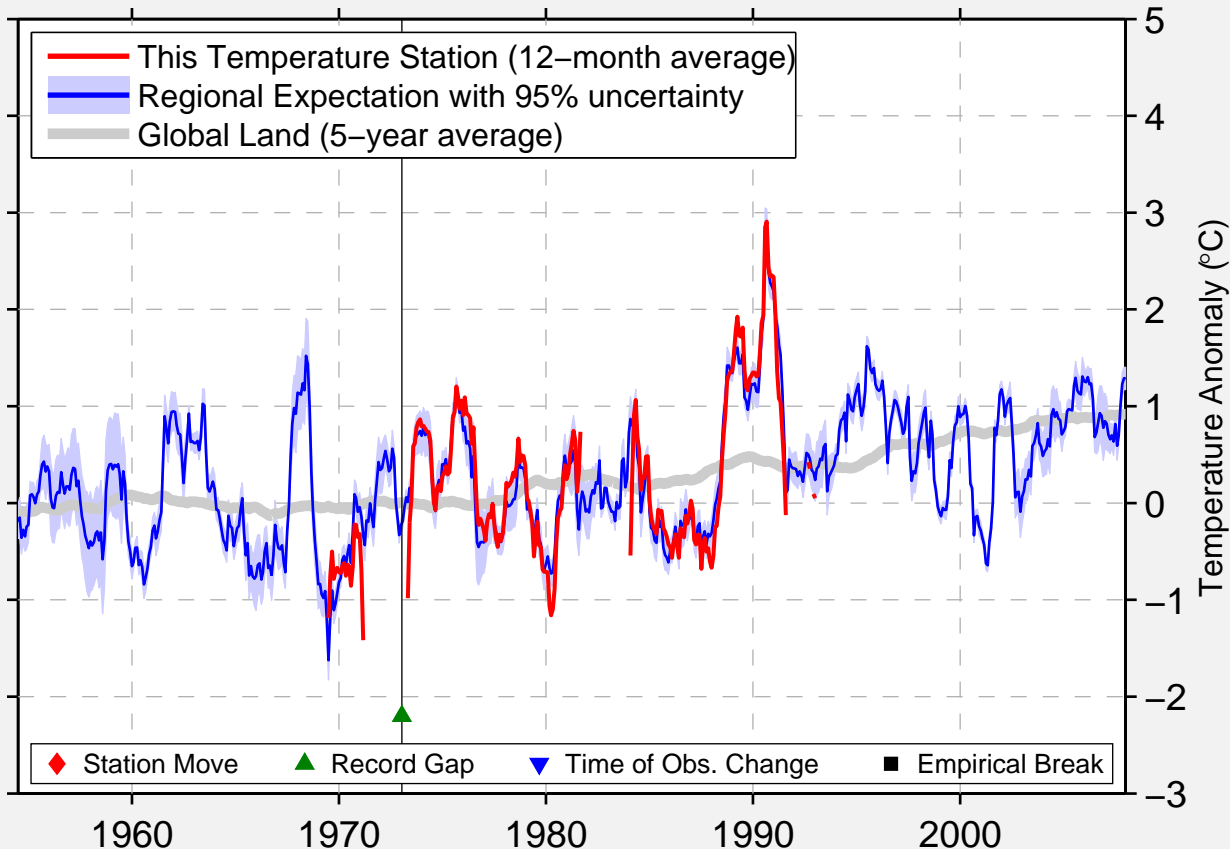

# KONGI

51.100 N, 143.550 E (Russia)

Data Quality Controlled and Aligned at Breakpoints

Berkeley Earth