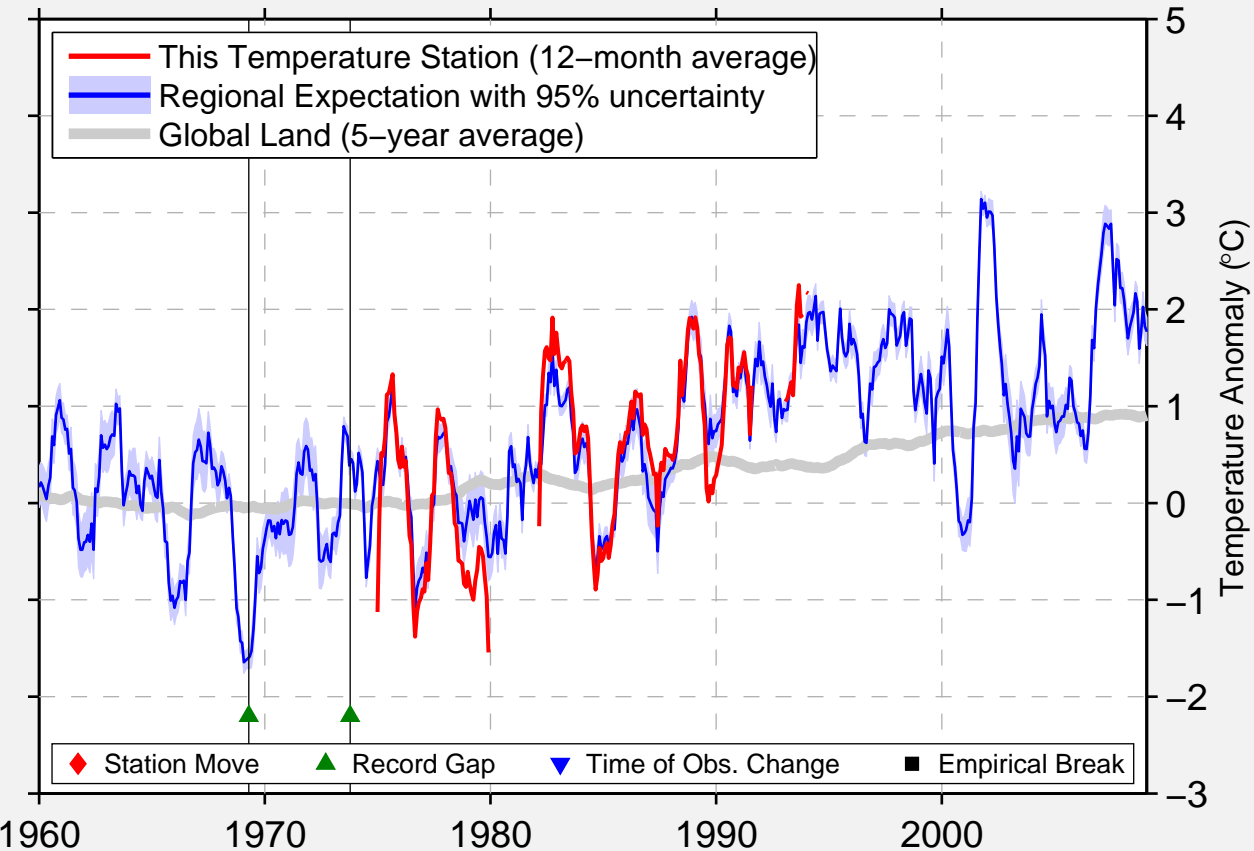

NIKOLAJEVSKOE

51.050 N, 111.767 E (Russia)

Data Quality Controlled and Aligned at Breakpoints

Berkeley Earth