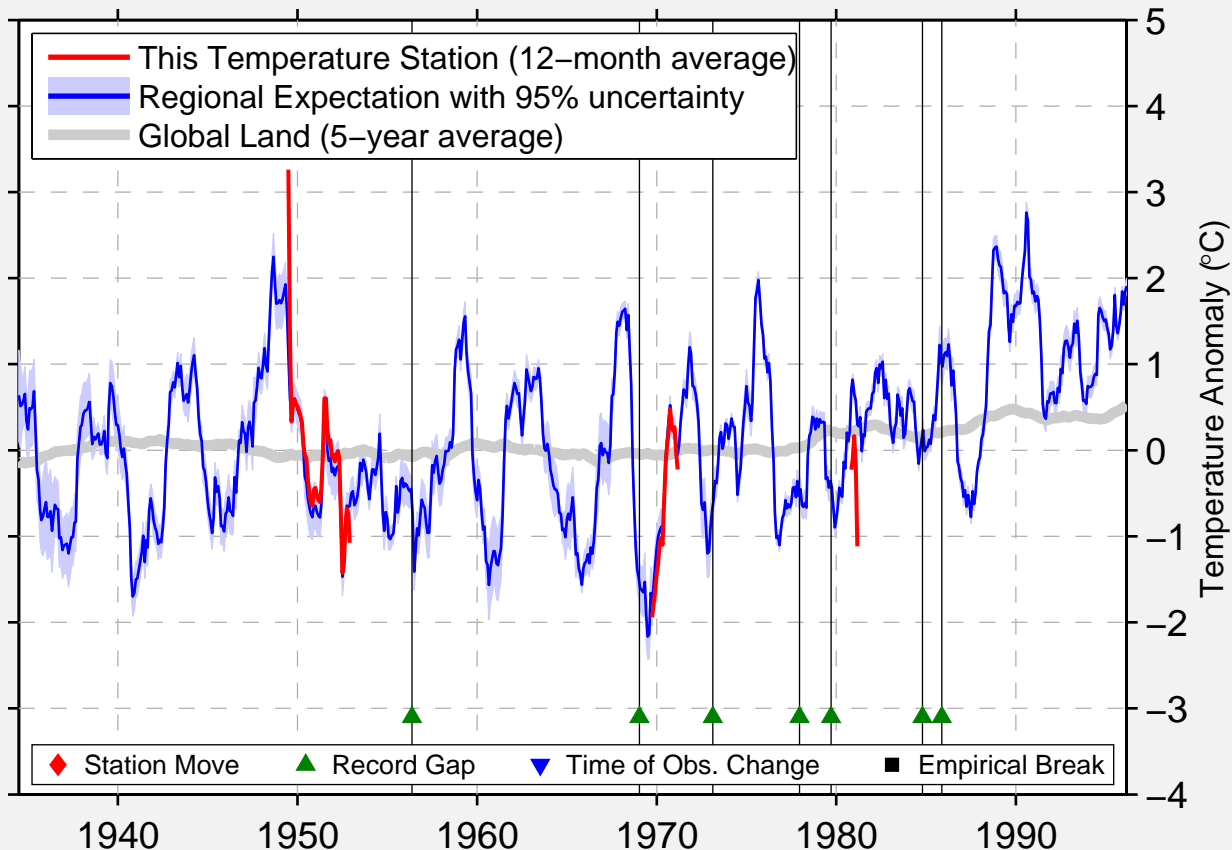

# SERGEJEVKA

50.783 N, 127.300 E (Russia)

Data Quality Controlled and Aligned at Breakpoints

Berkeley Earth