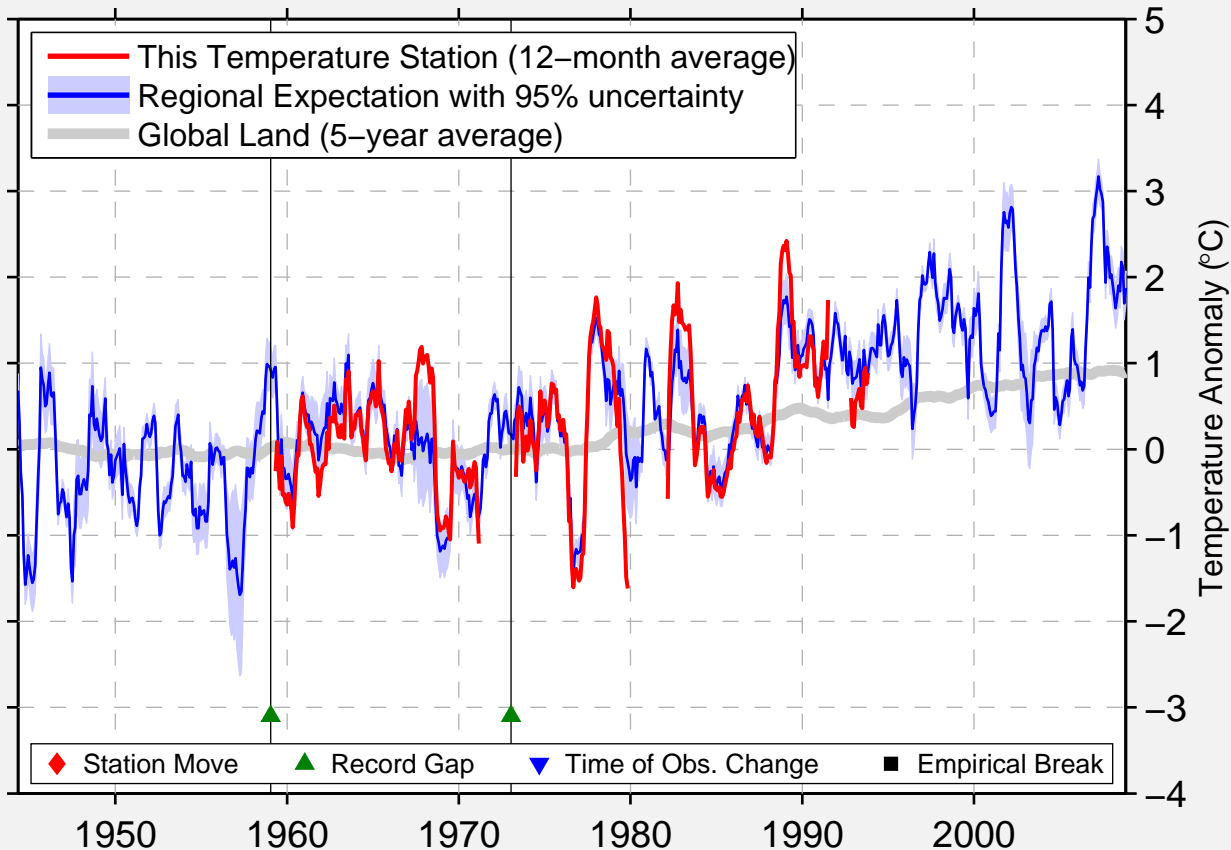

SANAGA

50.733 N, 102.833 E (Russia)

Data Quality Controlled and Aligned at Breakpoints

Berkeley Earth