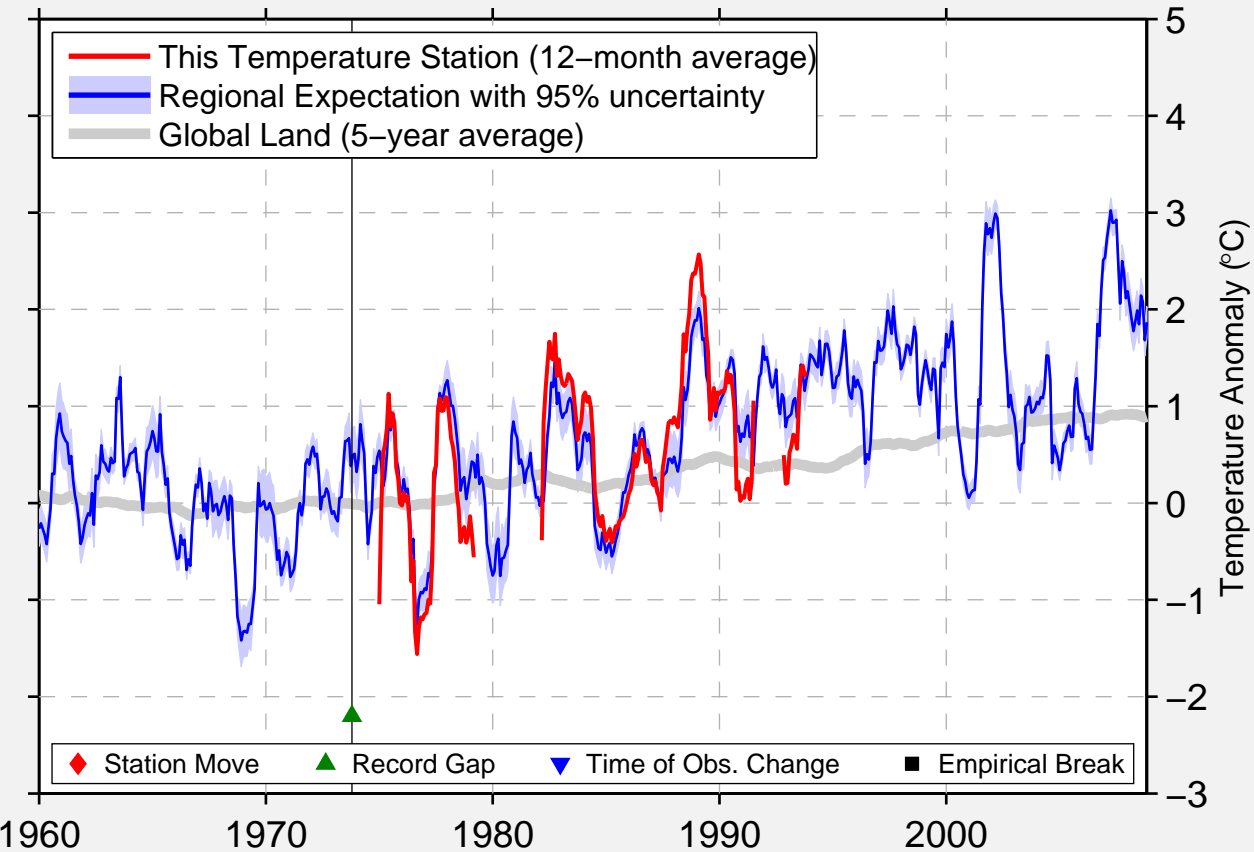

PETROPAVLOVKA

50.633 N, 105.317 E (Russia)

1960

1970

1980

1990

2000

Data Quality Controlled and Aligned at Breakpoints

Berkeley Earth