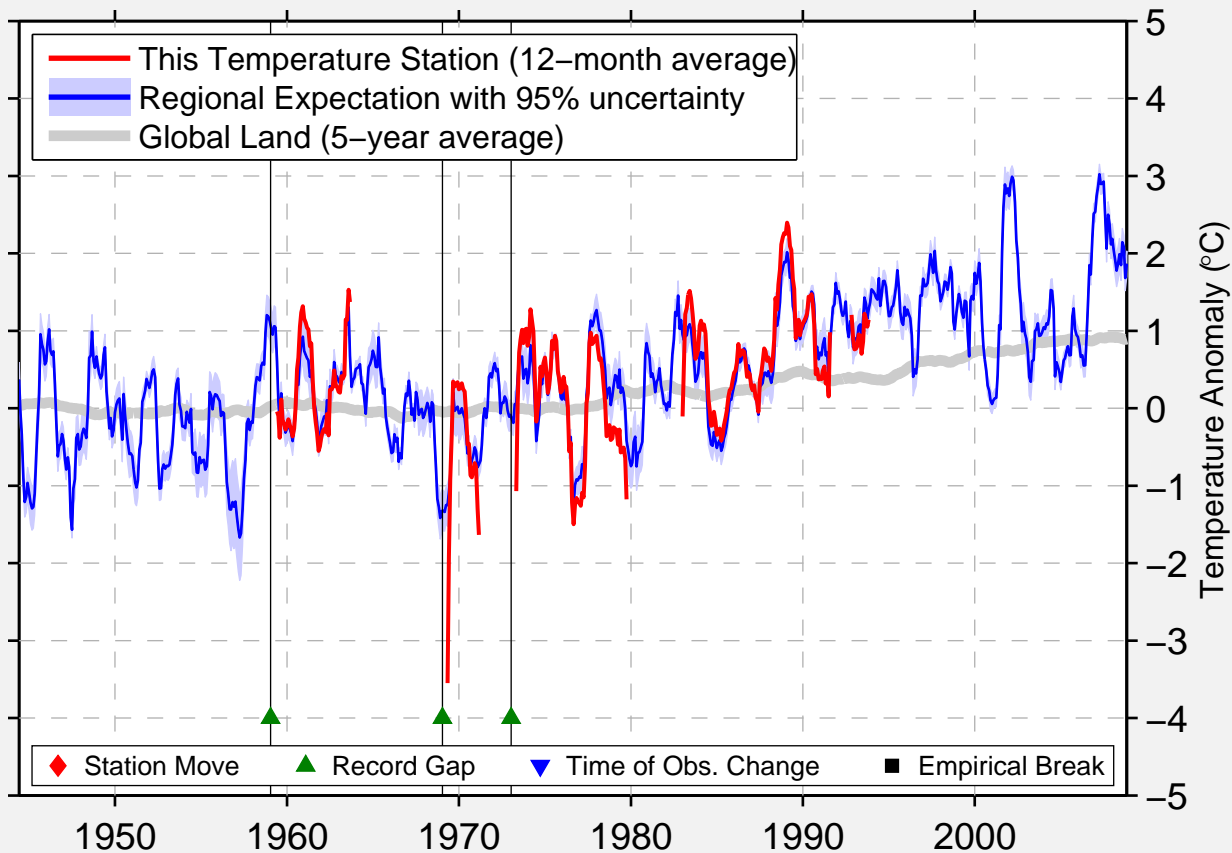

# TOREJ

50.517 N, 104.833 E (Russia)

Data Quality Controlled and Aligned at Breakpoints

Berkeley Earth