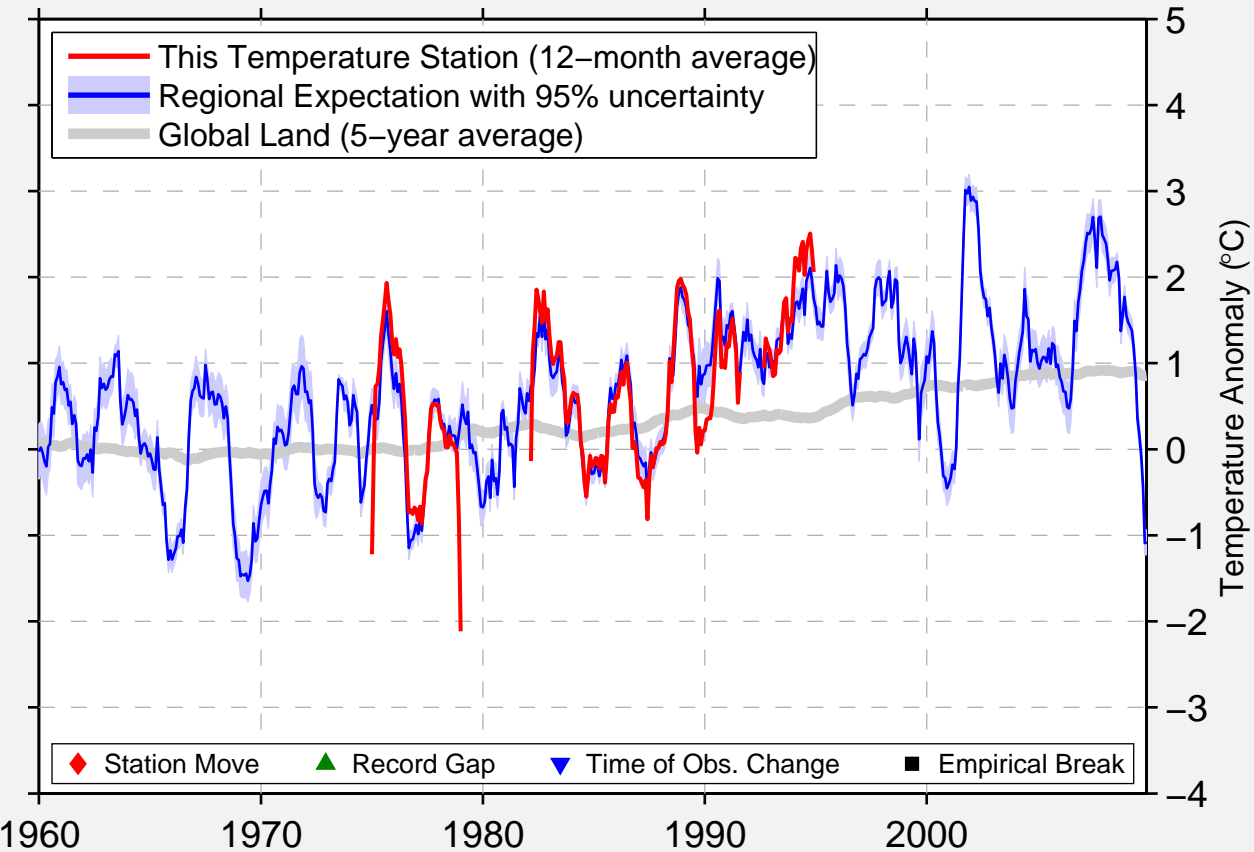

KUBUHAJ

50.500 N, 114.817 E (Russia)

Data Quality Controlled and Aligned at Breakpoints

Berkeley Earth