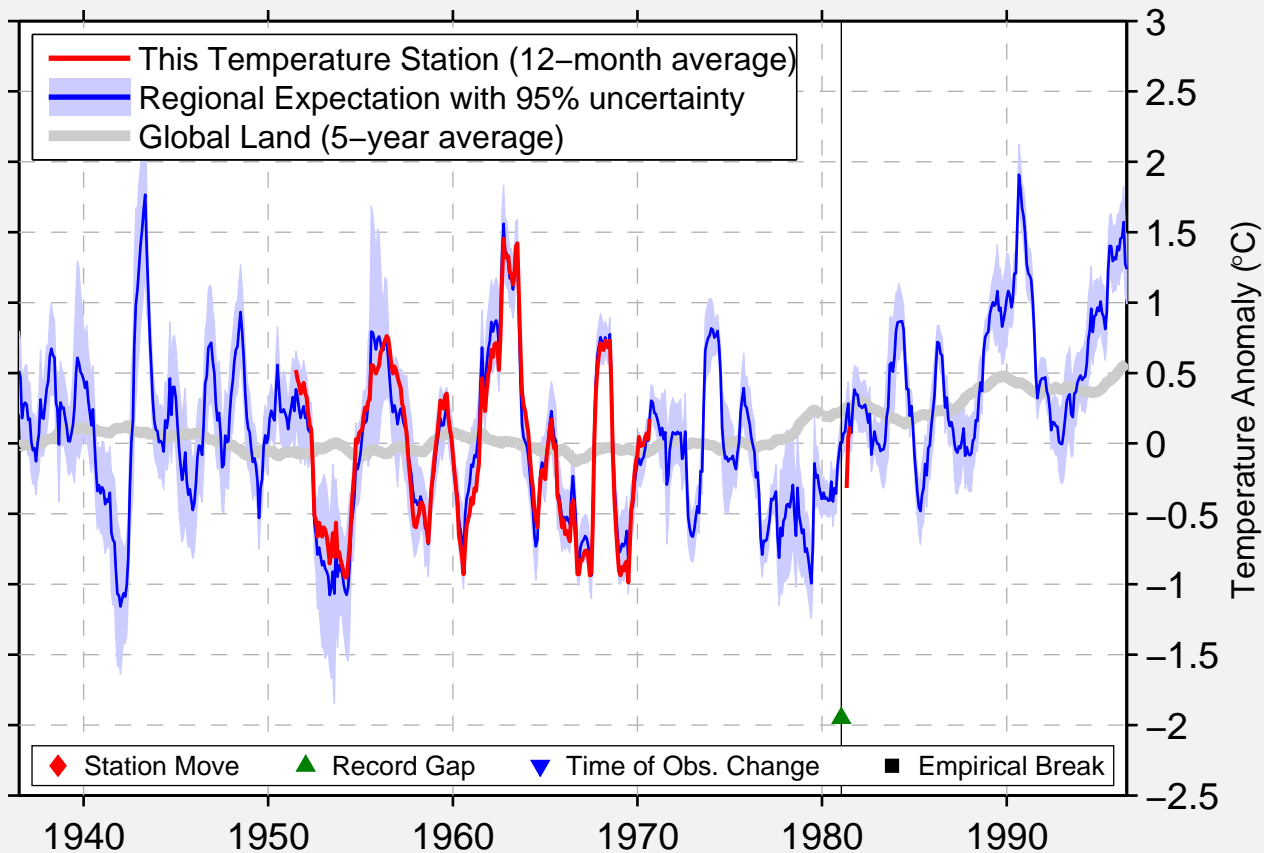

# MYS VASIL' EVA

50.030 N, 155.420 E (Russia)

Data Quality Controlled and Aligned at Breakpoints

Berkeley Earth