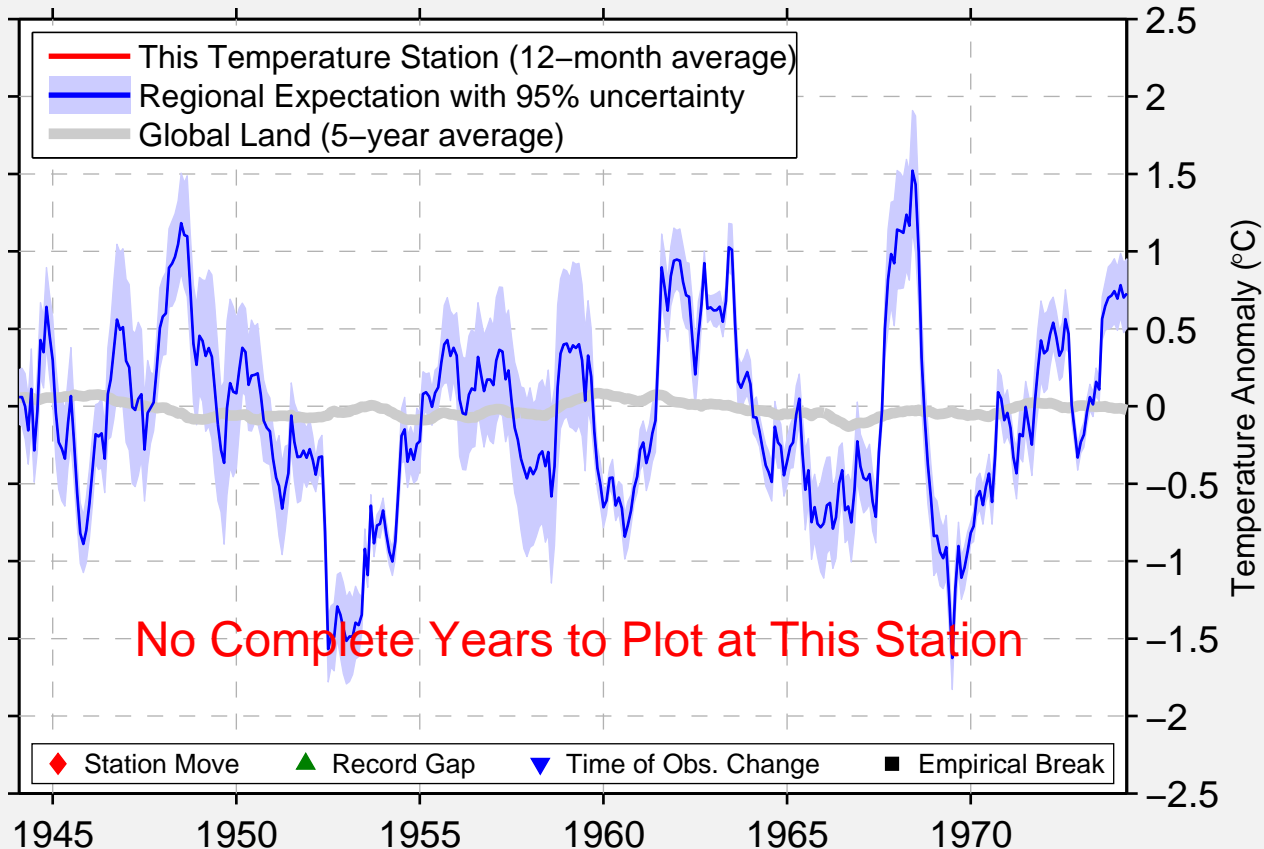

UST MELKAYA SAKHALIN /ENNAI

49.967 N, 143.983 E (Russia)

Data Quality Controlled and Aligned at Breakpoints

Berkeley Earth