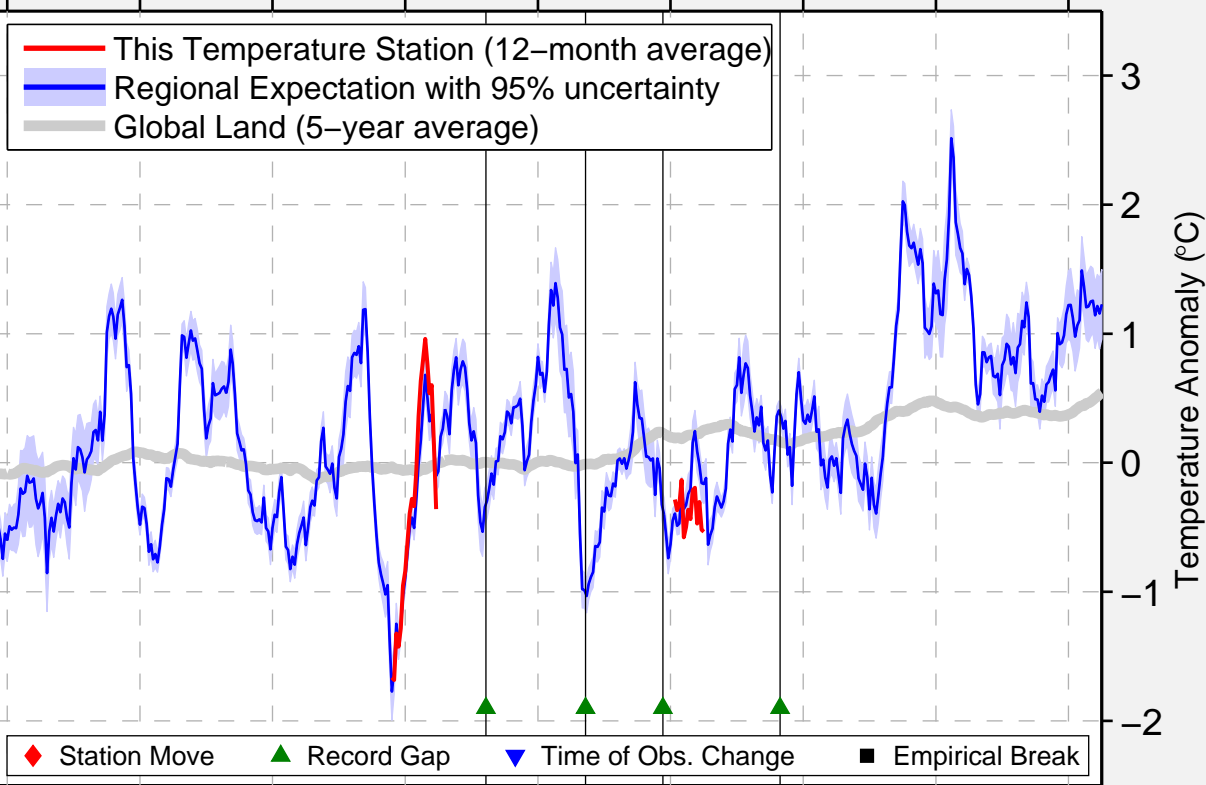

VERHNI NERGEN

49.867 N, 136.767 E (Russia)

1955 1960 1965 1970 1975 1980 1985 1990 1995

Data Quality Controlled and Aligned at Breakpoints

Berkeley Earth