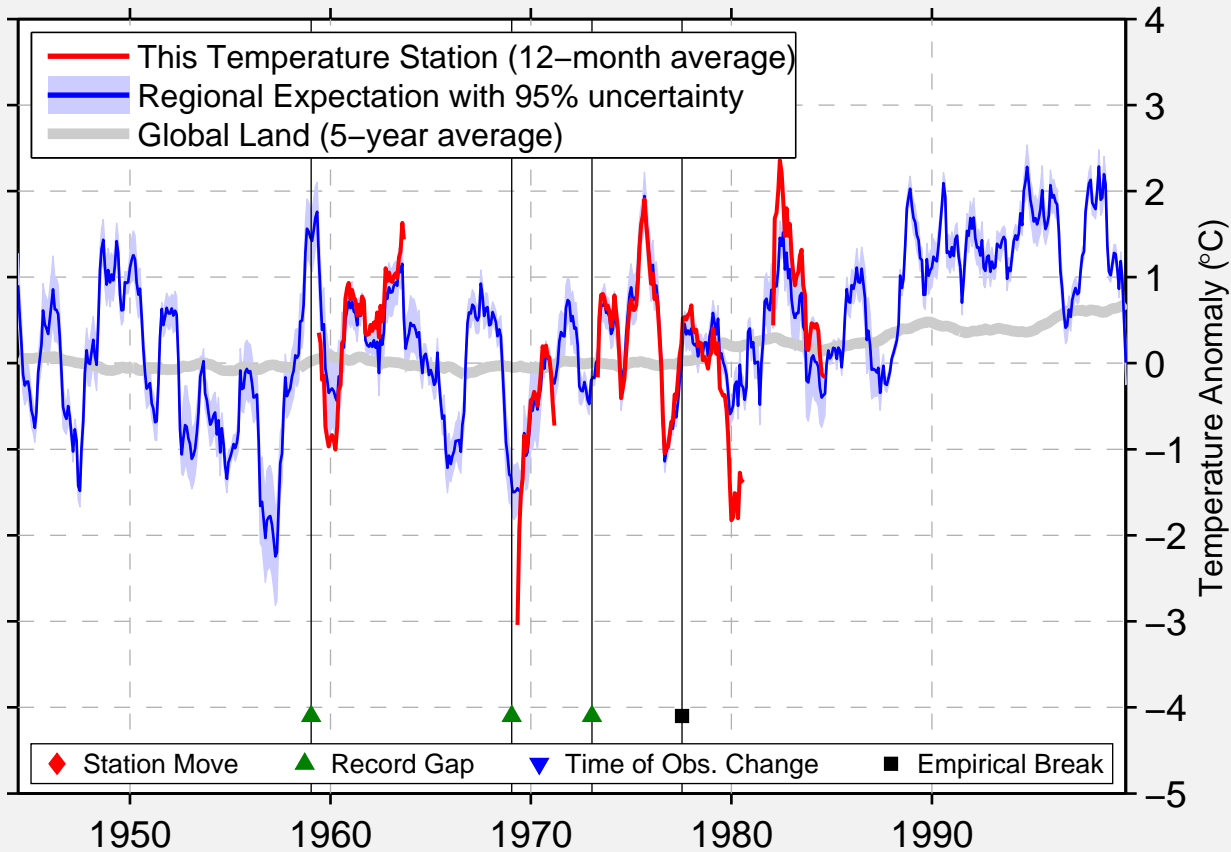

MATSIYEVSKAYA

49.733 N, 117.267 E (Russia)

Data Quality Controlled and Aligned at Breakpoints

Berkeley Earth