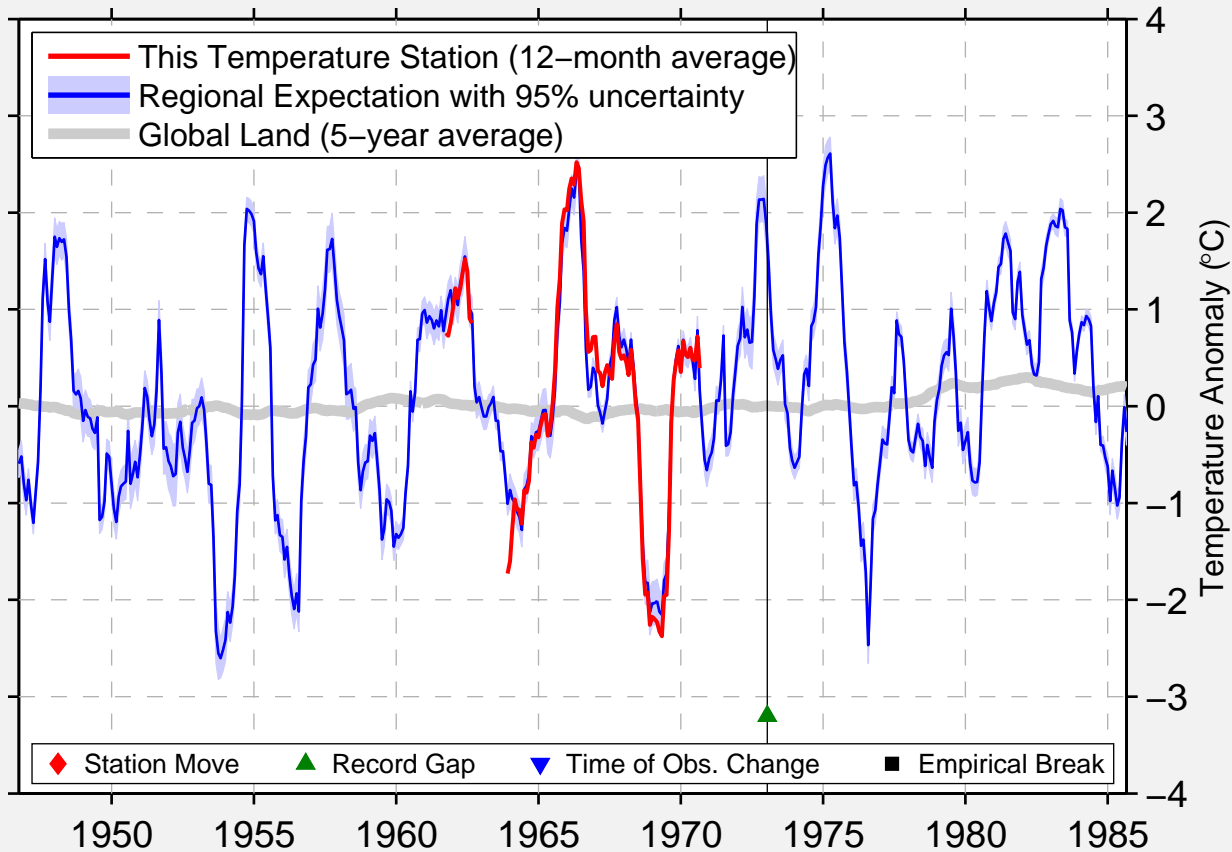

KAPUSTIN JAR

48.600 N, 45.733 E (Russia)

Data Quality Controlled and Aligned at Breakpoints

Berkeley Earth